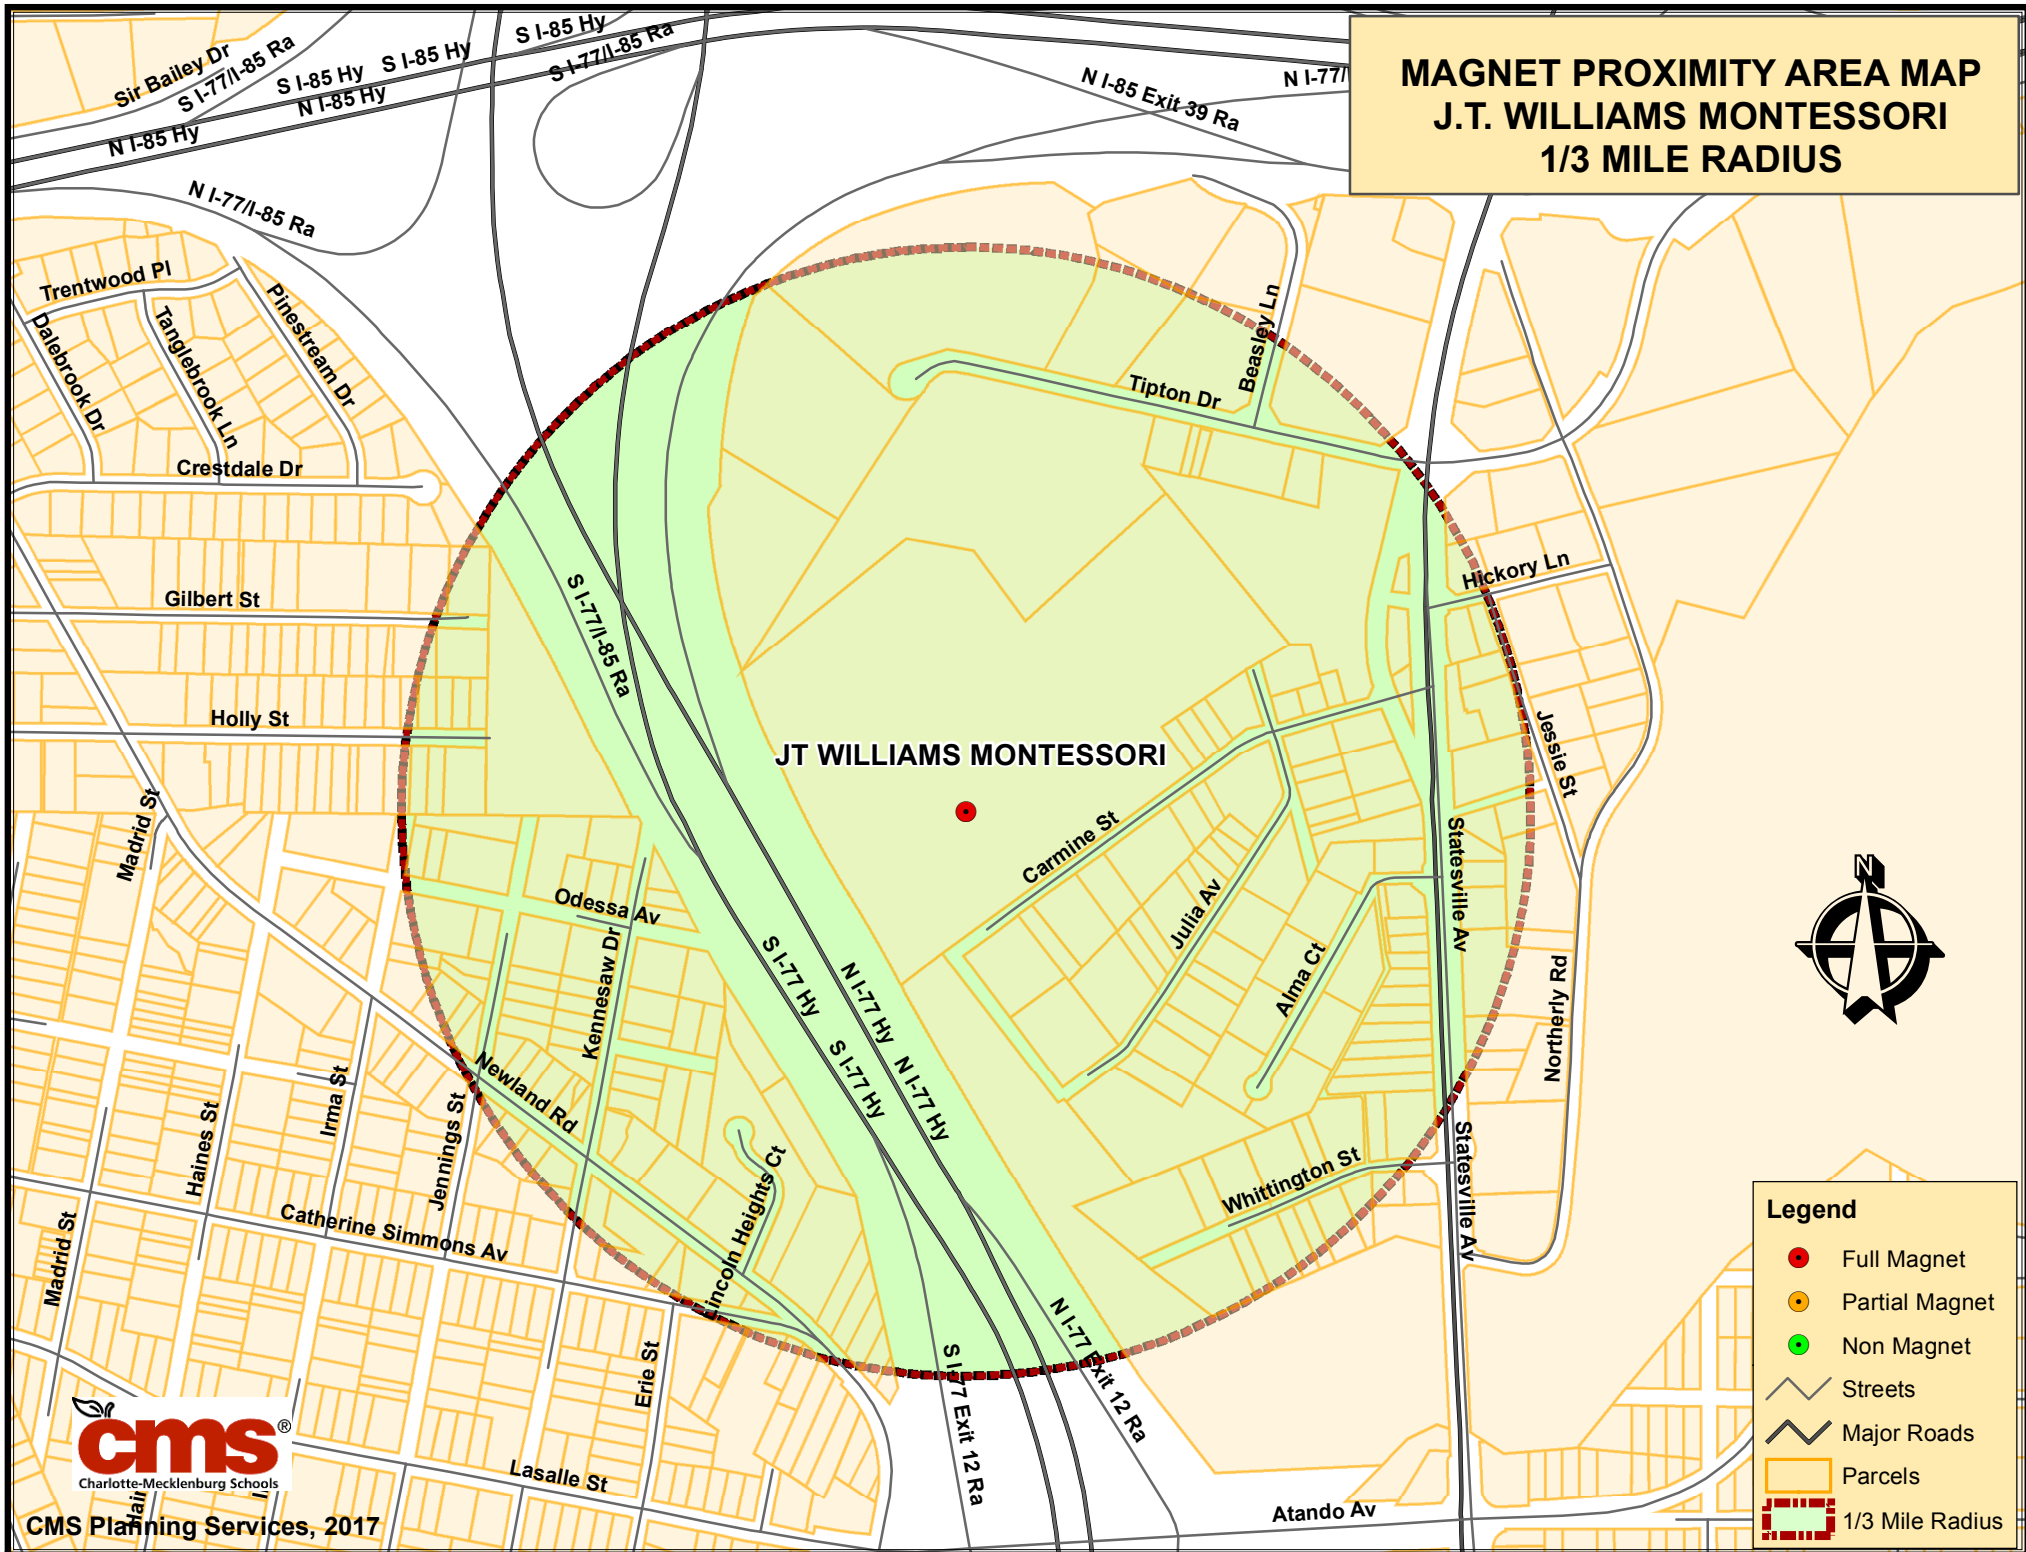

**MAGNET PROXIMITY AREA MAP
J.T. WILLIAMS MONTESSORI
1/3 MILE RADIUS**

- Legend**
- Full Magnet
 - Partial Magnet
 - Non Magnet
 - Streets
 - Major Roads
 - Parcels
 - 1/3 Mile Radius