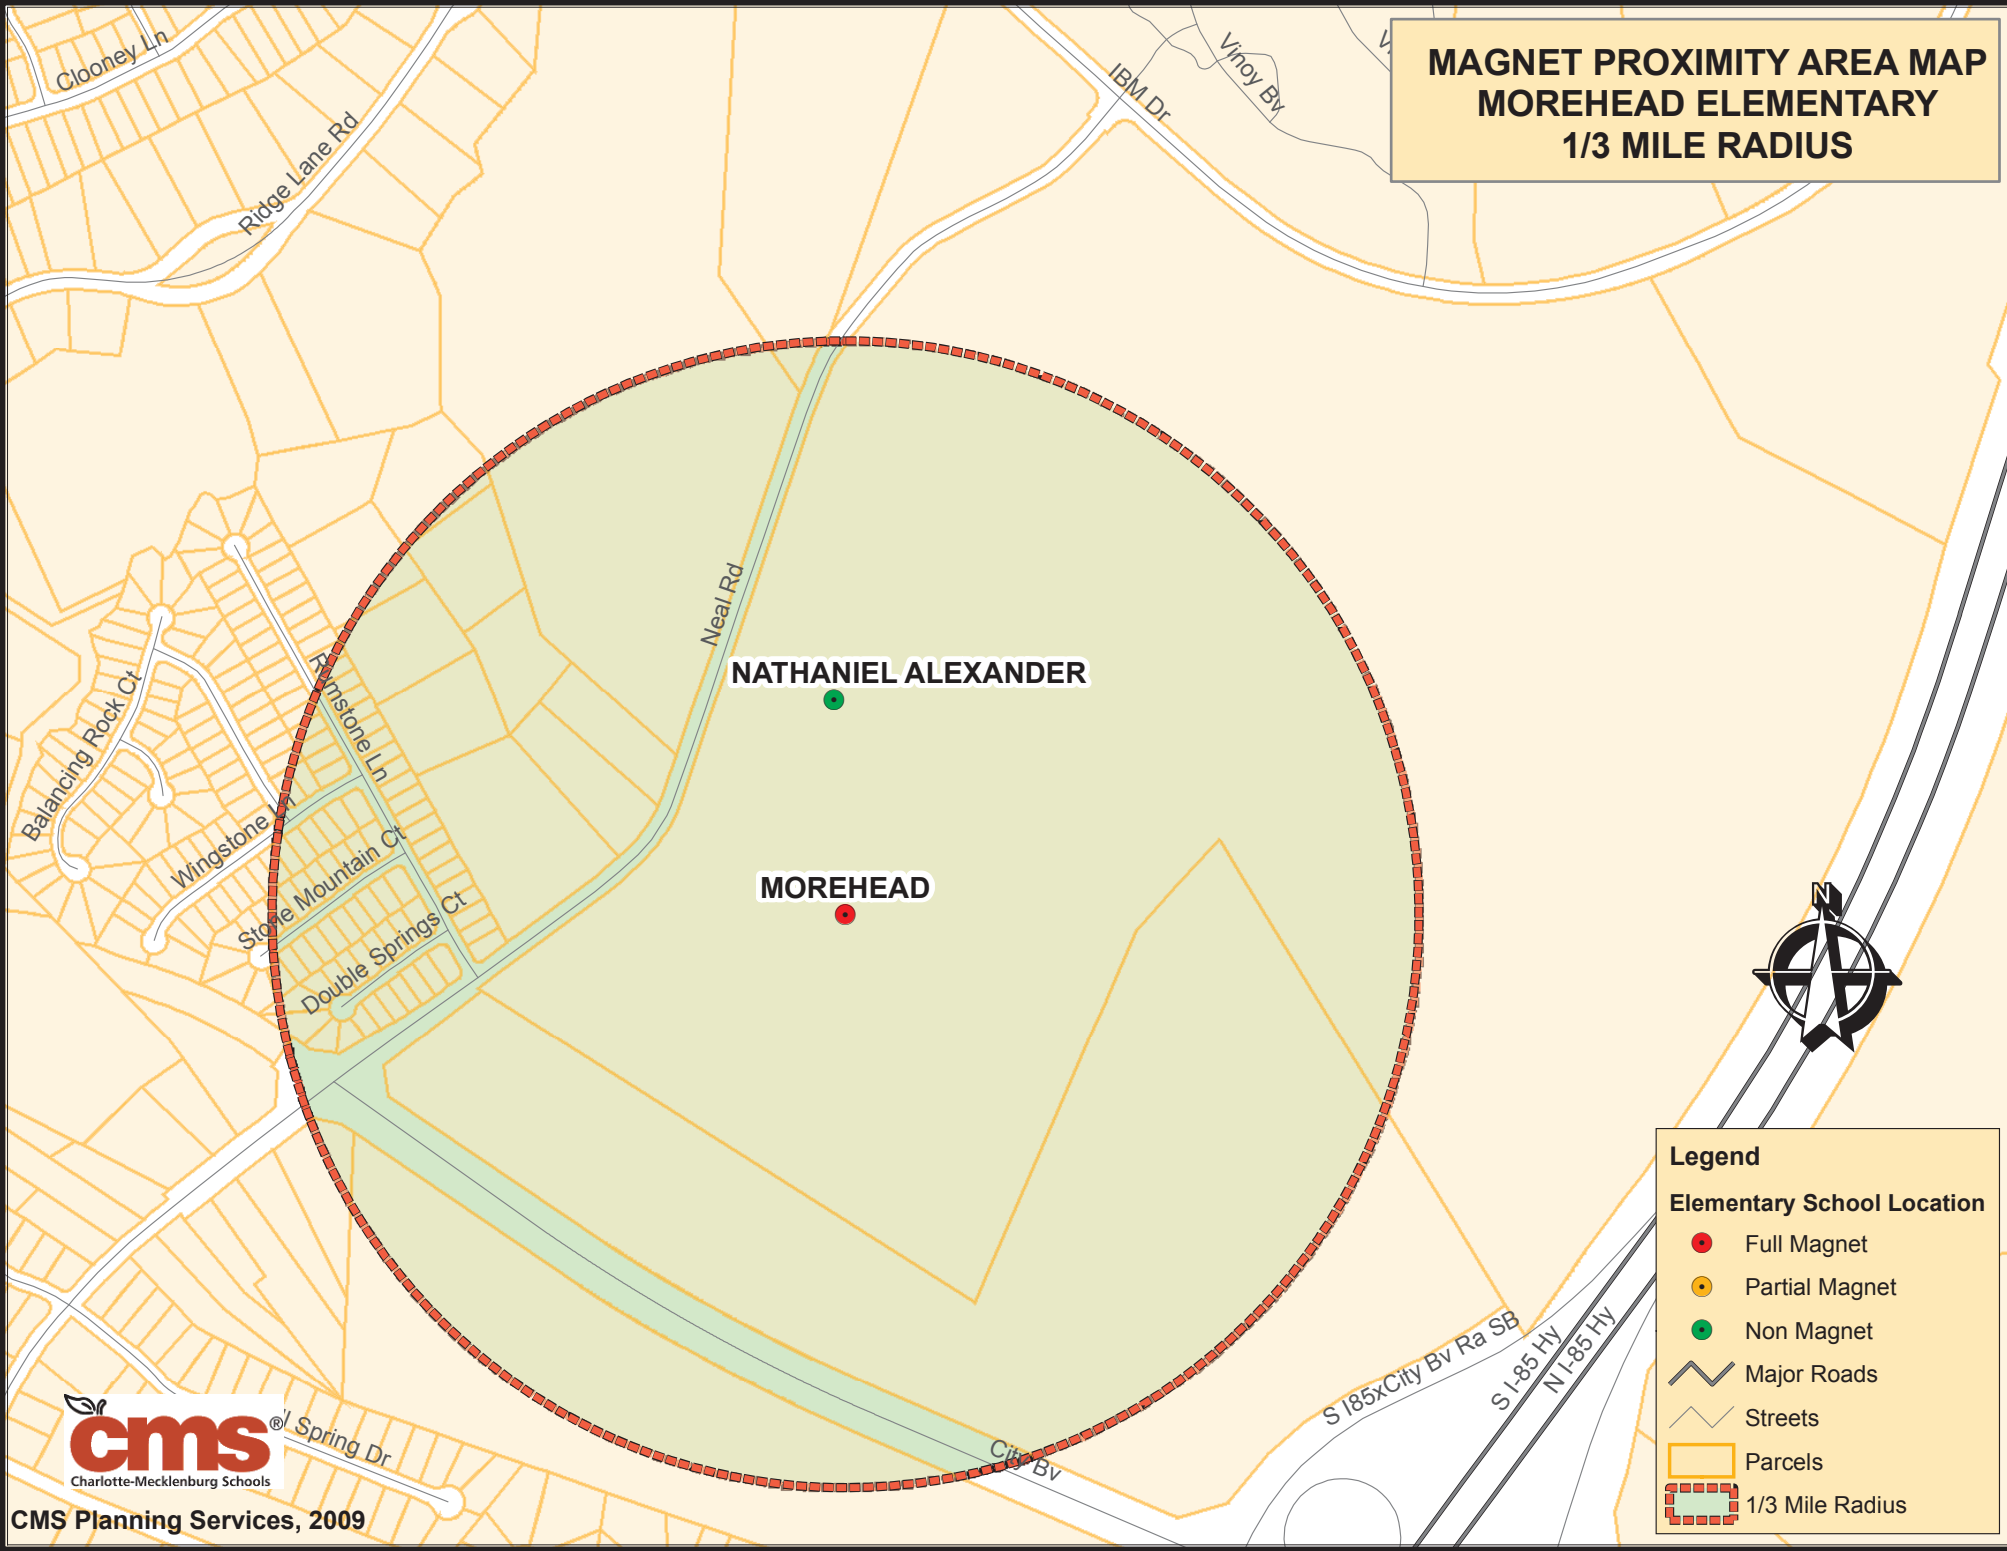

**MAGNET PROXIMITY AREA MAP
MOREHEAD ELEMENTARY
1/3 MILE RADIUS**

Legend

Elementary School Location

- Full Magnet
- Partial Magnet
- Non Magnet
- Major Roads
- Streets
- Parcels
- 1/3 Mile Radius