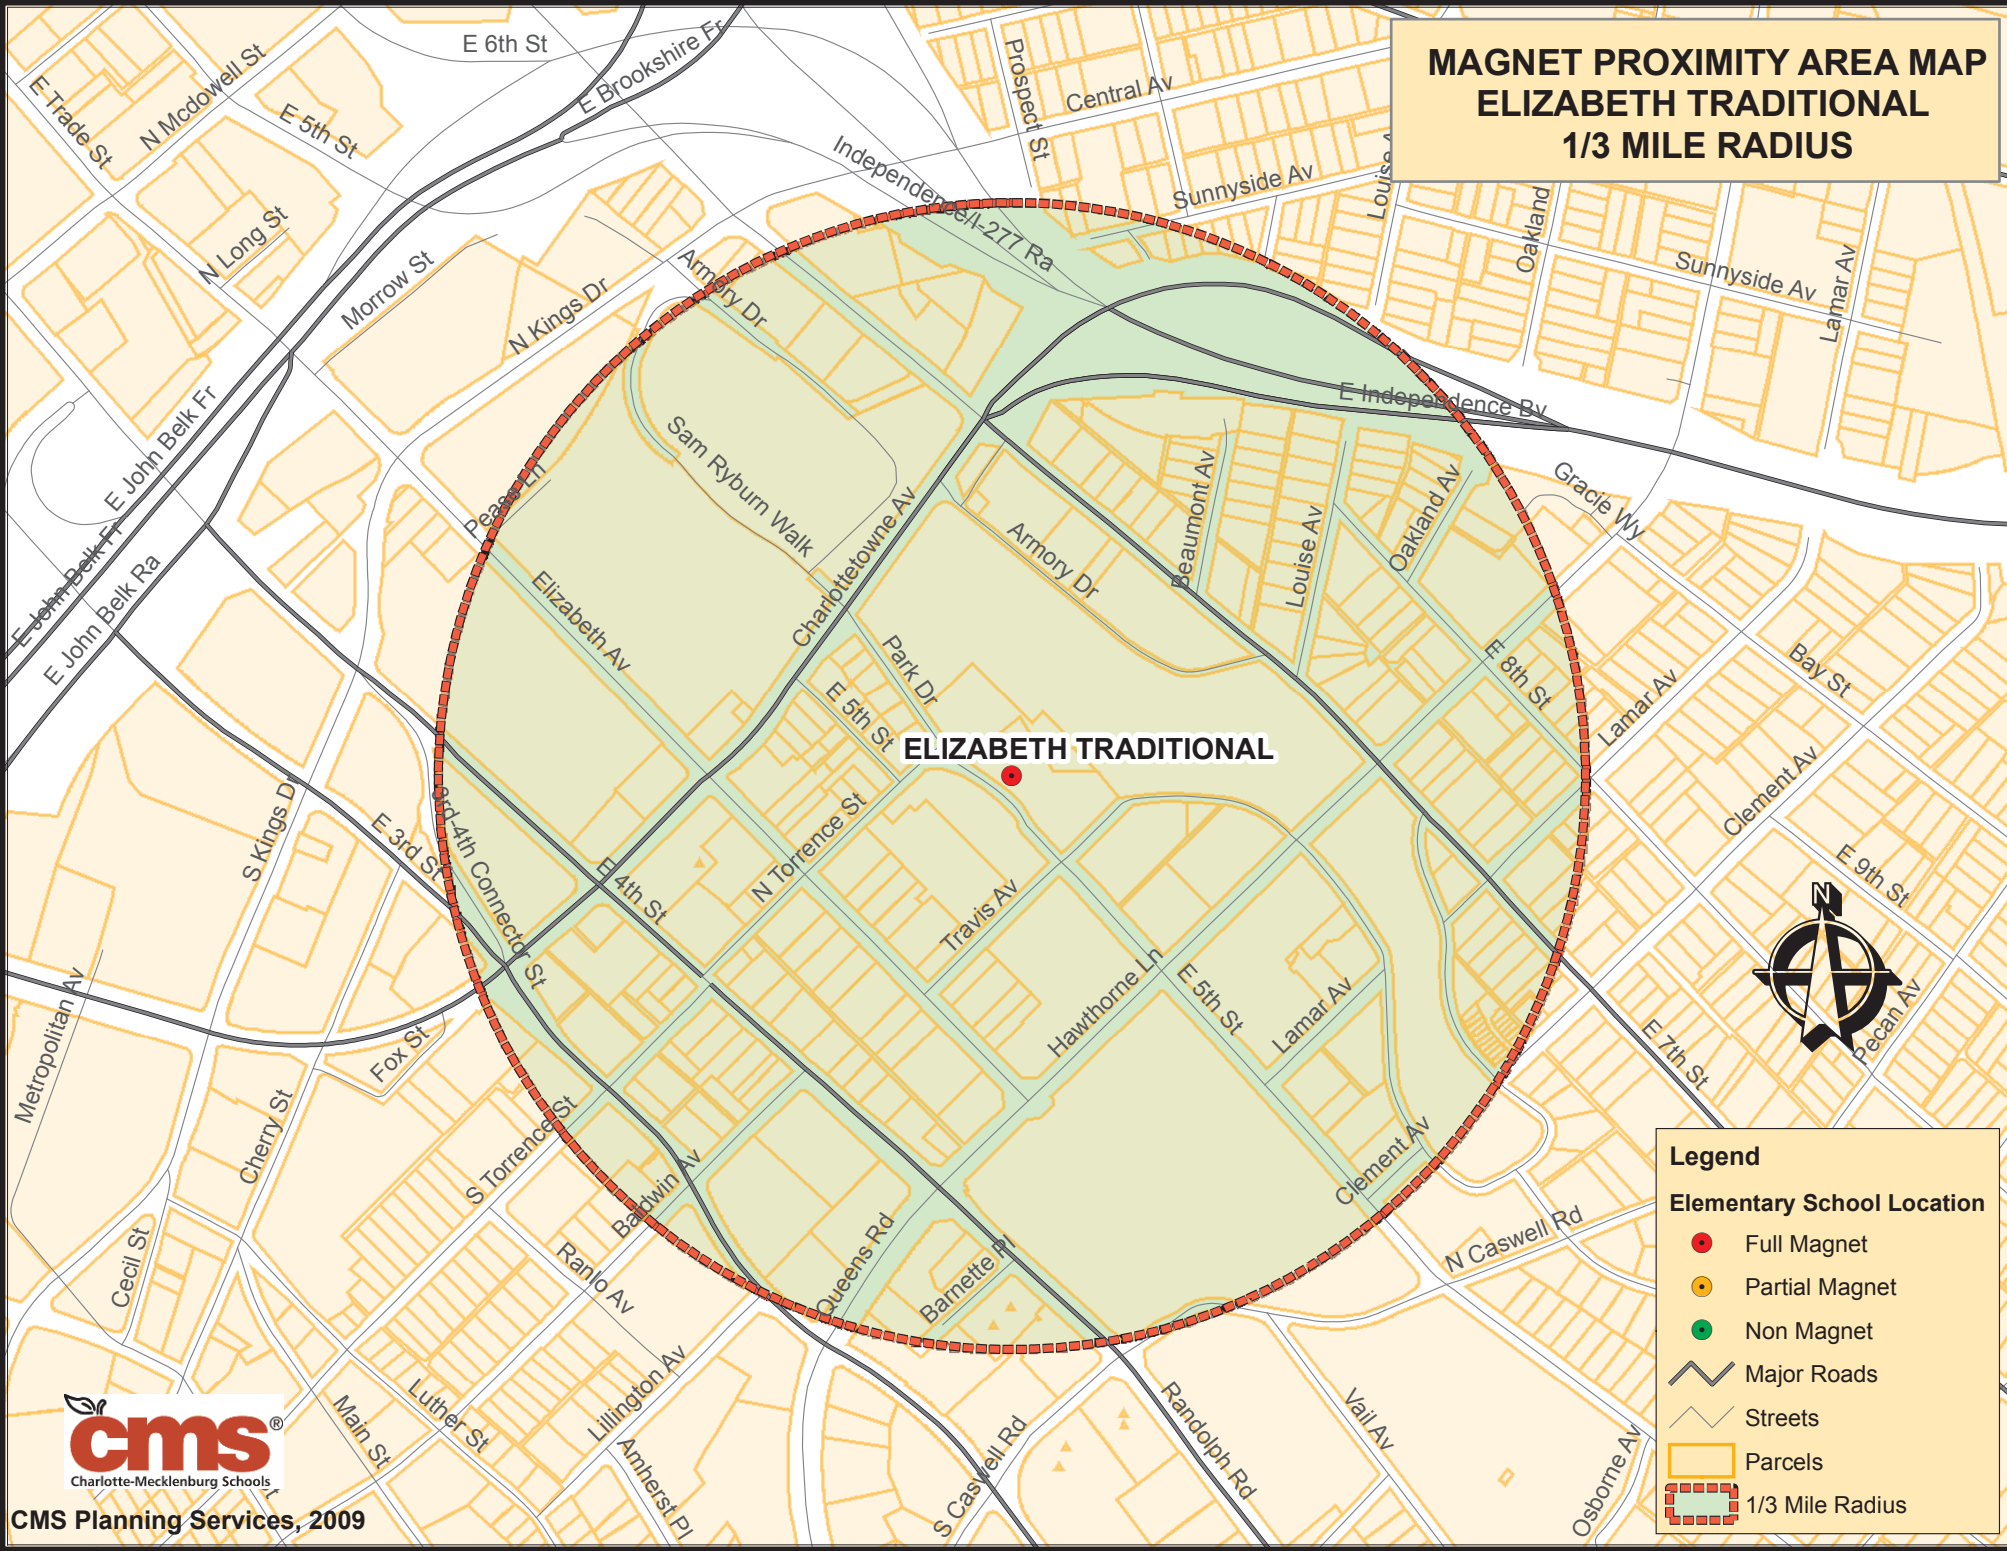

**MAGNET PROXIMITY AREA MAP
ELIZABETH TRADITIONAL
1/3 MILE RADIUS**

ELIZABETH TRADITIONAL

- Legend**
- Elementary School Location**
 - Full Magnet
 - Partial Magnet
 - Non Magnet
 - Major Roads
 - Streets
 - Parcels
 - 1/3 Mile Radius