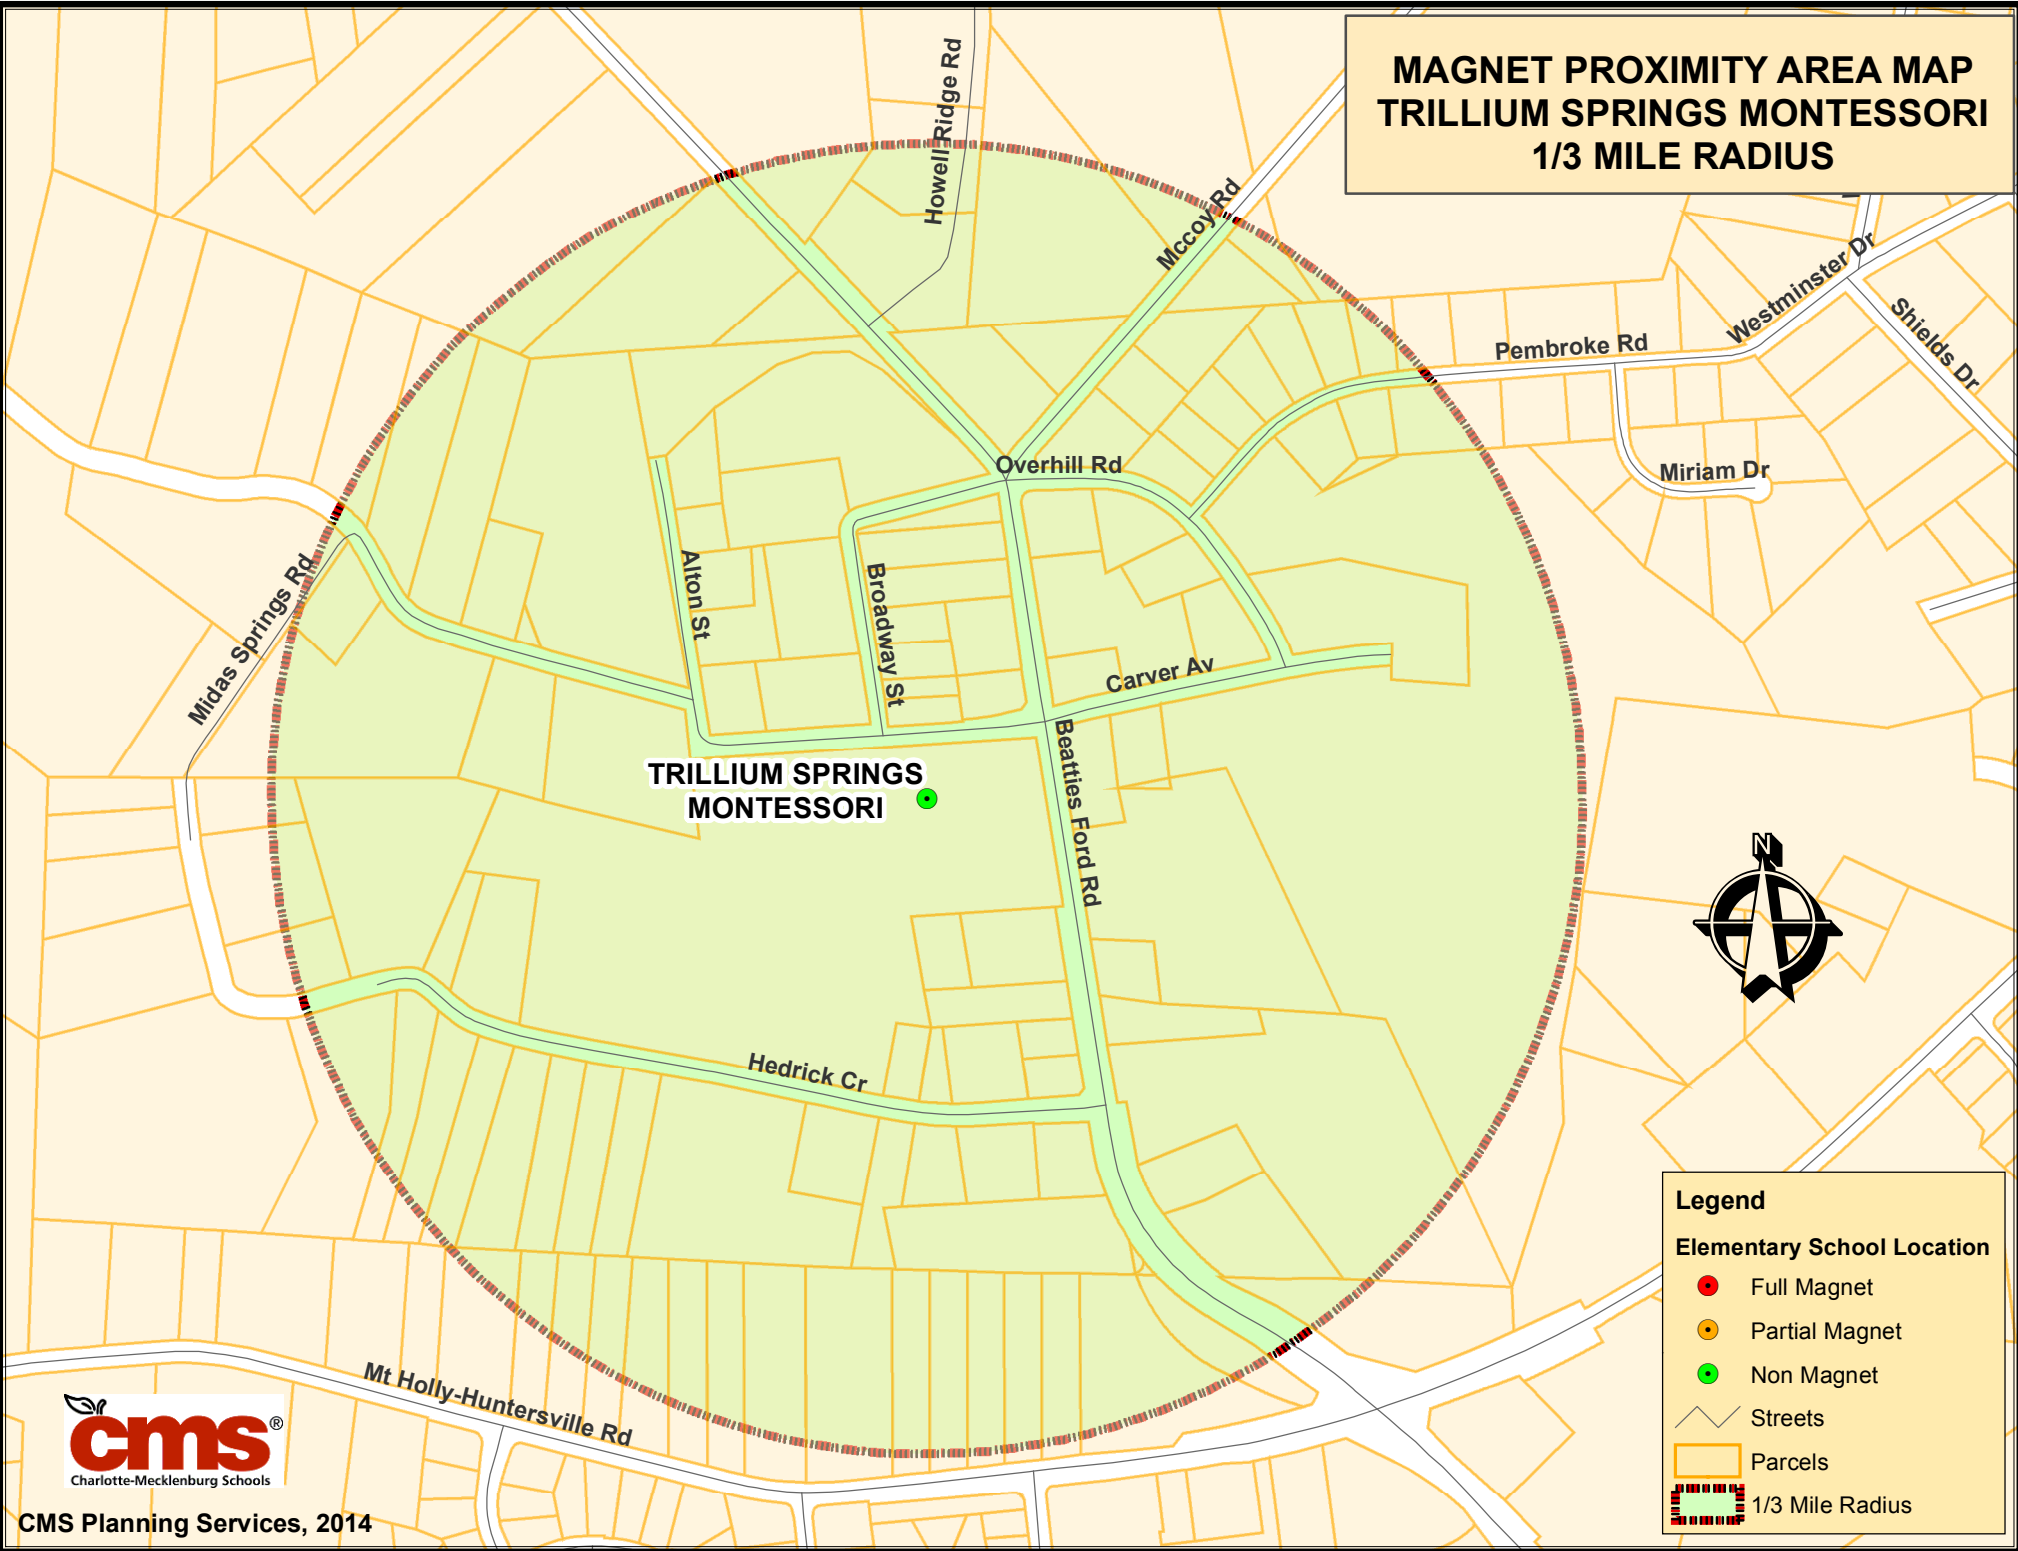

**MAGNET PROXIMITY AREA MAP
TRILLIUM SPRINGS MONTESSORI
1/3 MILE RADIUS**

Legend

Elementary School Location

- Full Magnet
- Partial Magnet
- Non Magnet
- Streets
- ▭ Parcels
- ▭ 1/3 Mile Radius