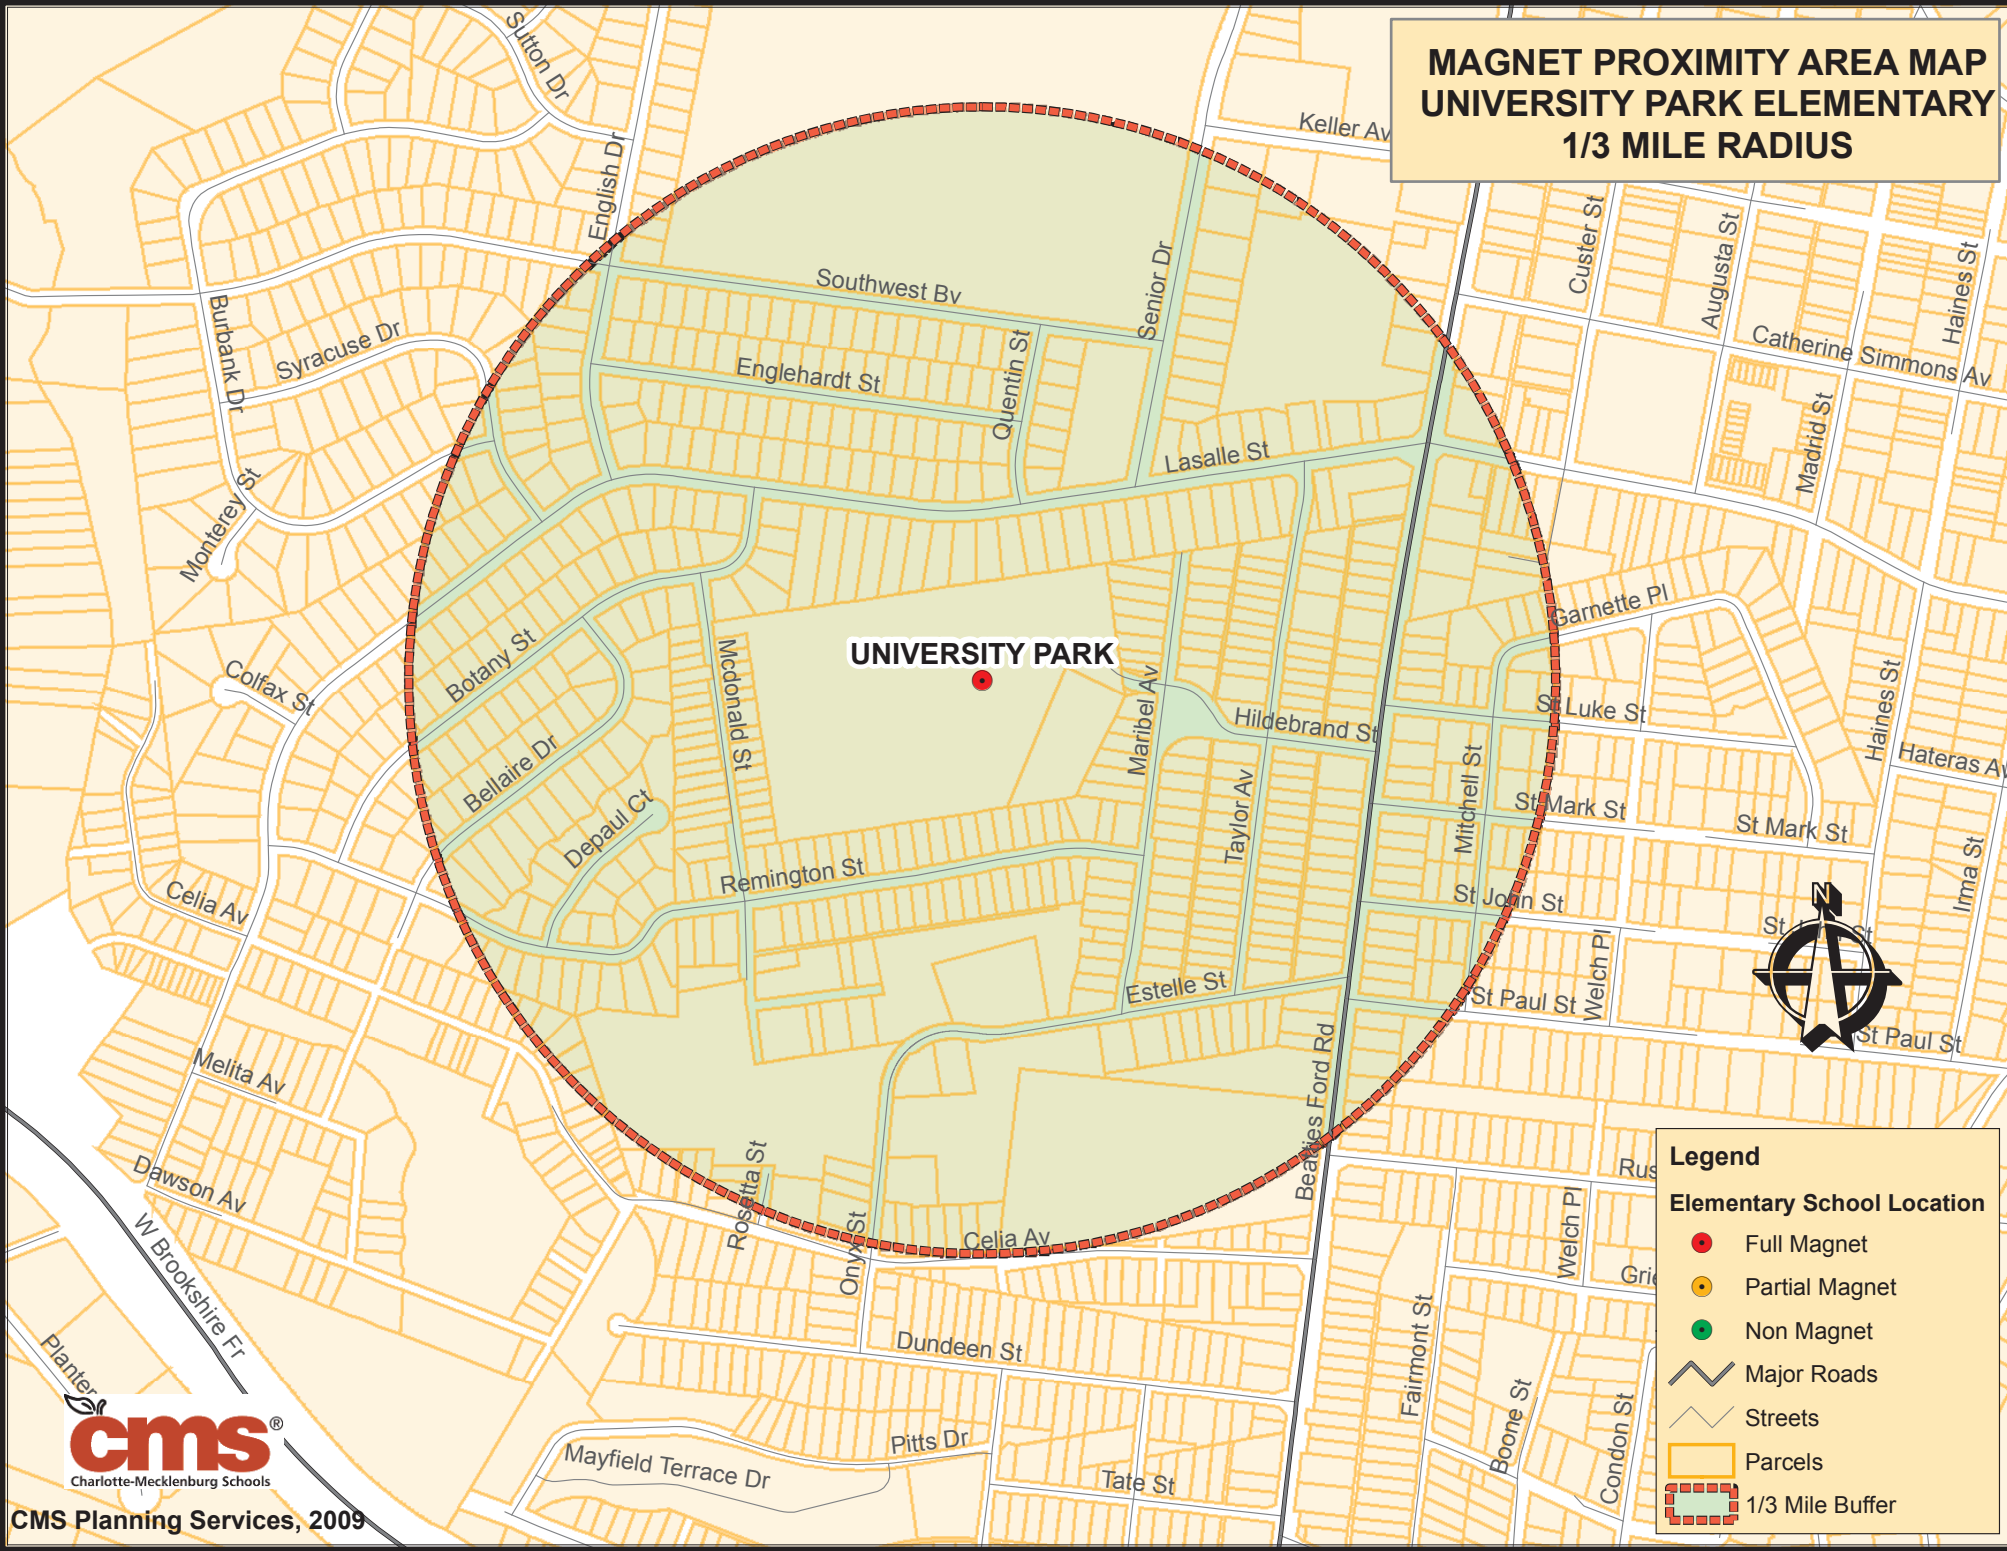

**MAGNET PROXIMITY AREA MAP
UNIVERSITY PARK ELEMENTARY
1/3 MILE RADIUS**

- Legend**
- Elementary School Location**
 - Full Magnet
 - Partial Magnet
 - Non Magnet
 - Major Roads
 - Streets
 - ▭ Parcels
 - 1/3 Mile Buffer