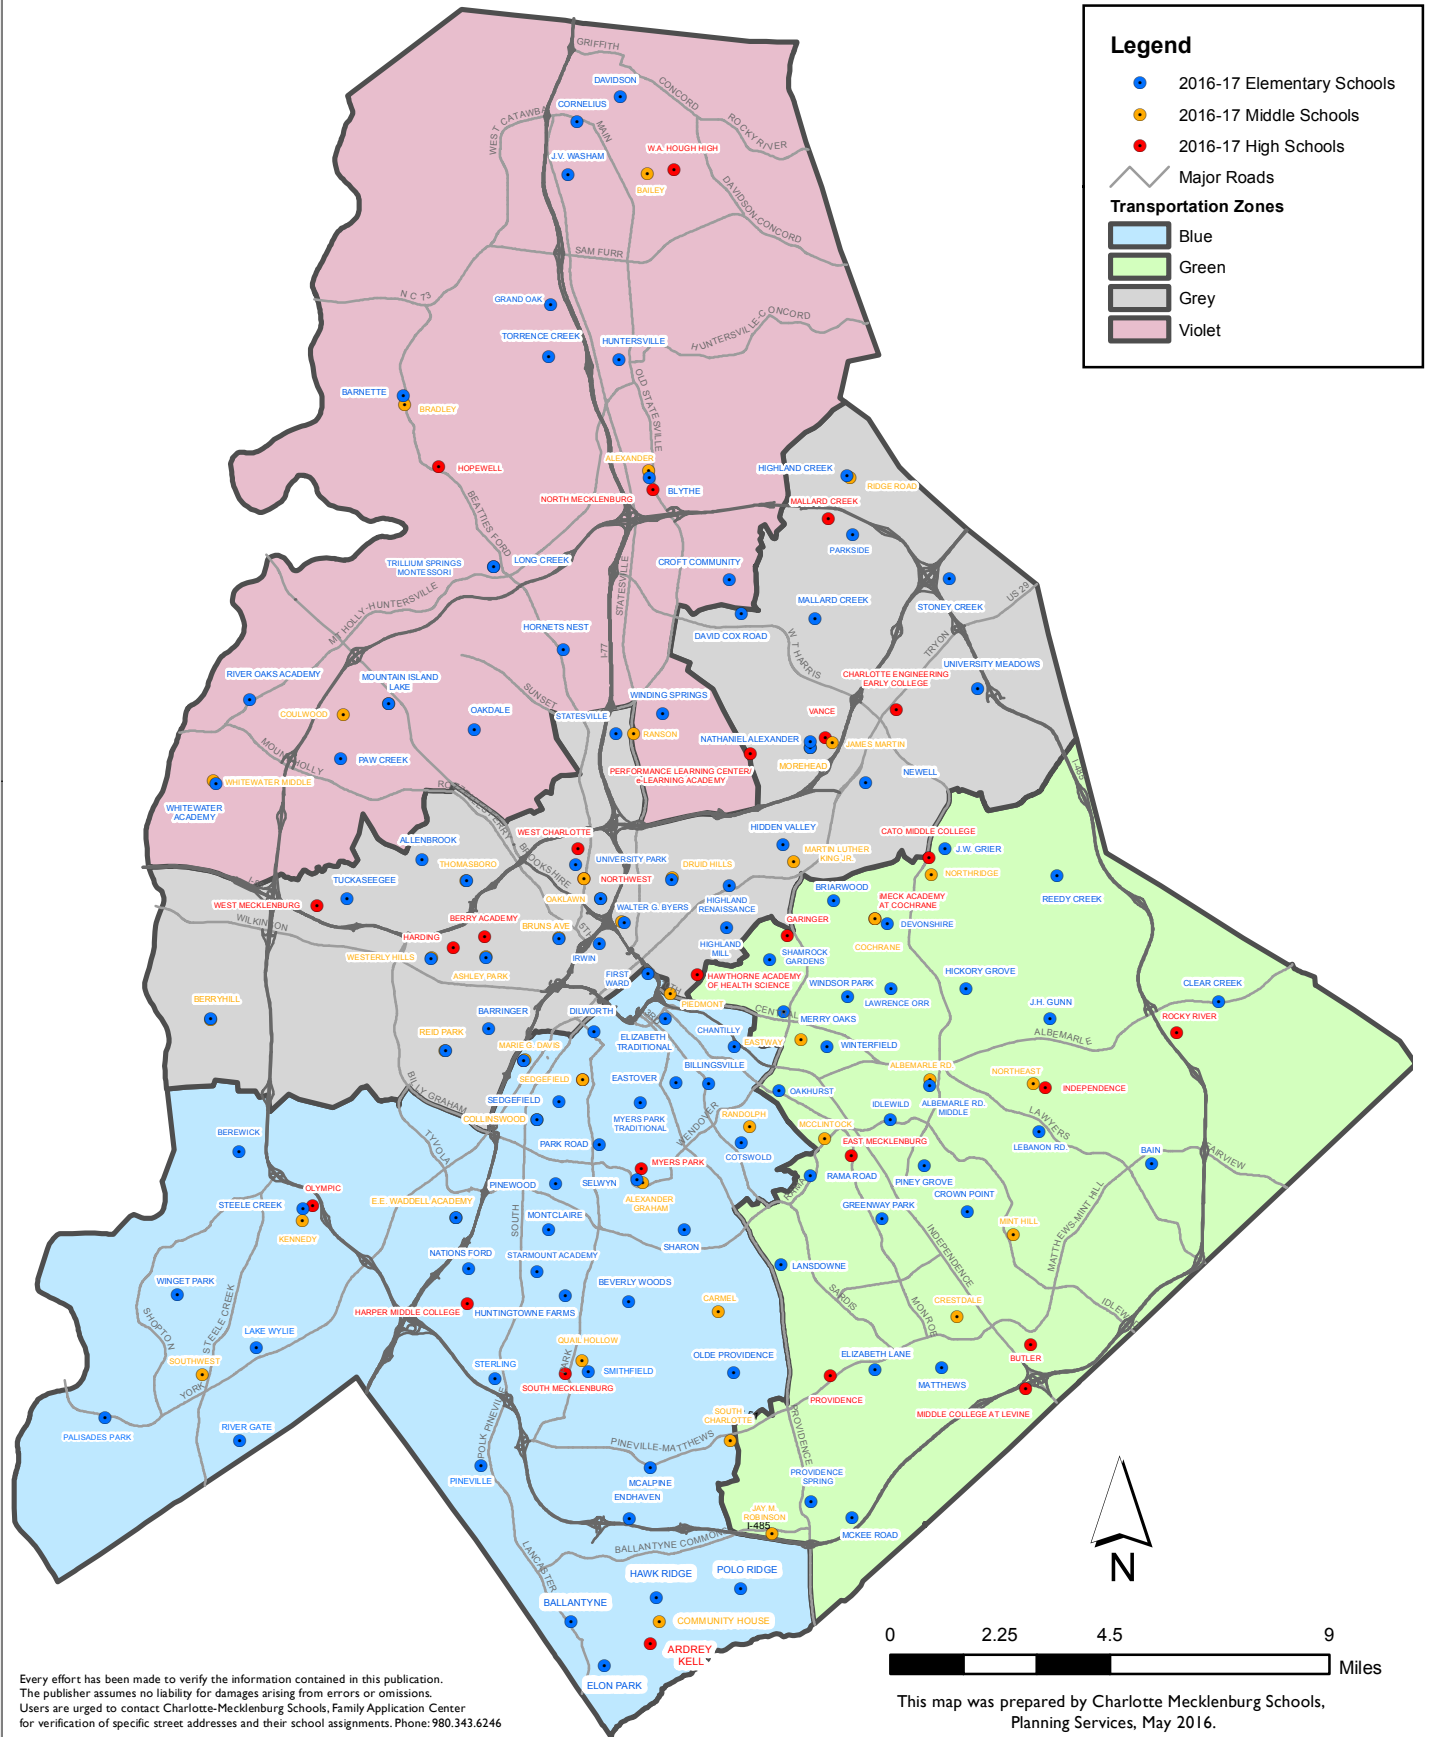

CHARLOTTE-MECKLENBURG SCHOOLS 2016-17 ELEMENTARY, MIDDLE AND HIGH SCHOOLS

This map was prepared by Charlotte Mecklenburg Schools, Planning Services, May 2016.