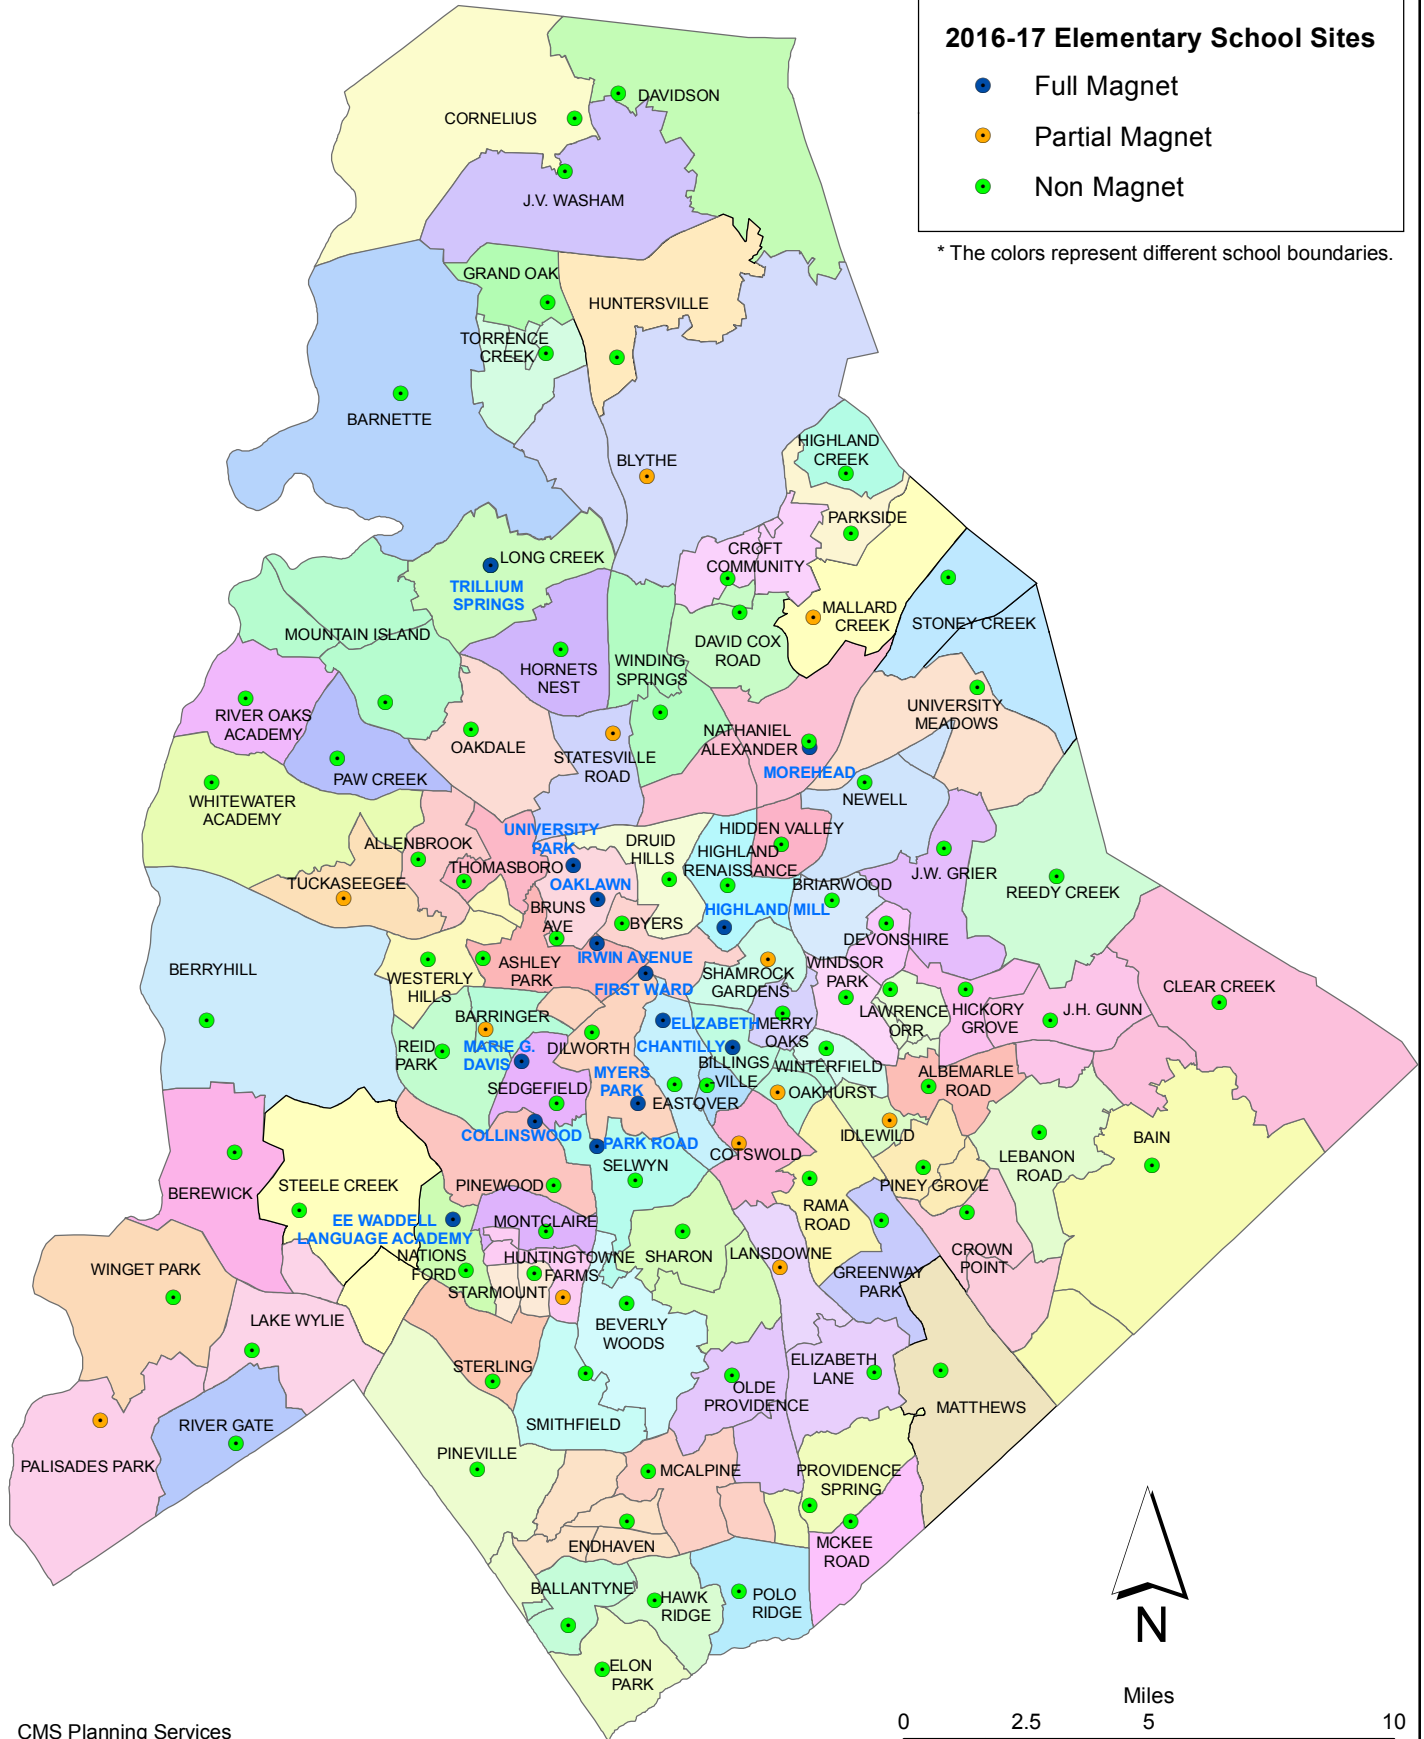

CHARLOTTE-MECKLENBURG SCHOOLS 2016-17 ELEMENTARY SCHOOL BOUNDARIES

2016-17 Elementary School Sites

- Full Magnet
- Partial Magnet
- Non Magnet

* The colors represent different school boundaries.

Miles