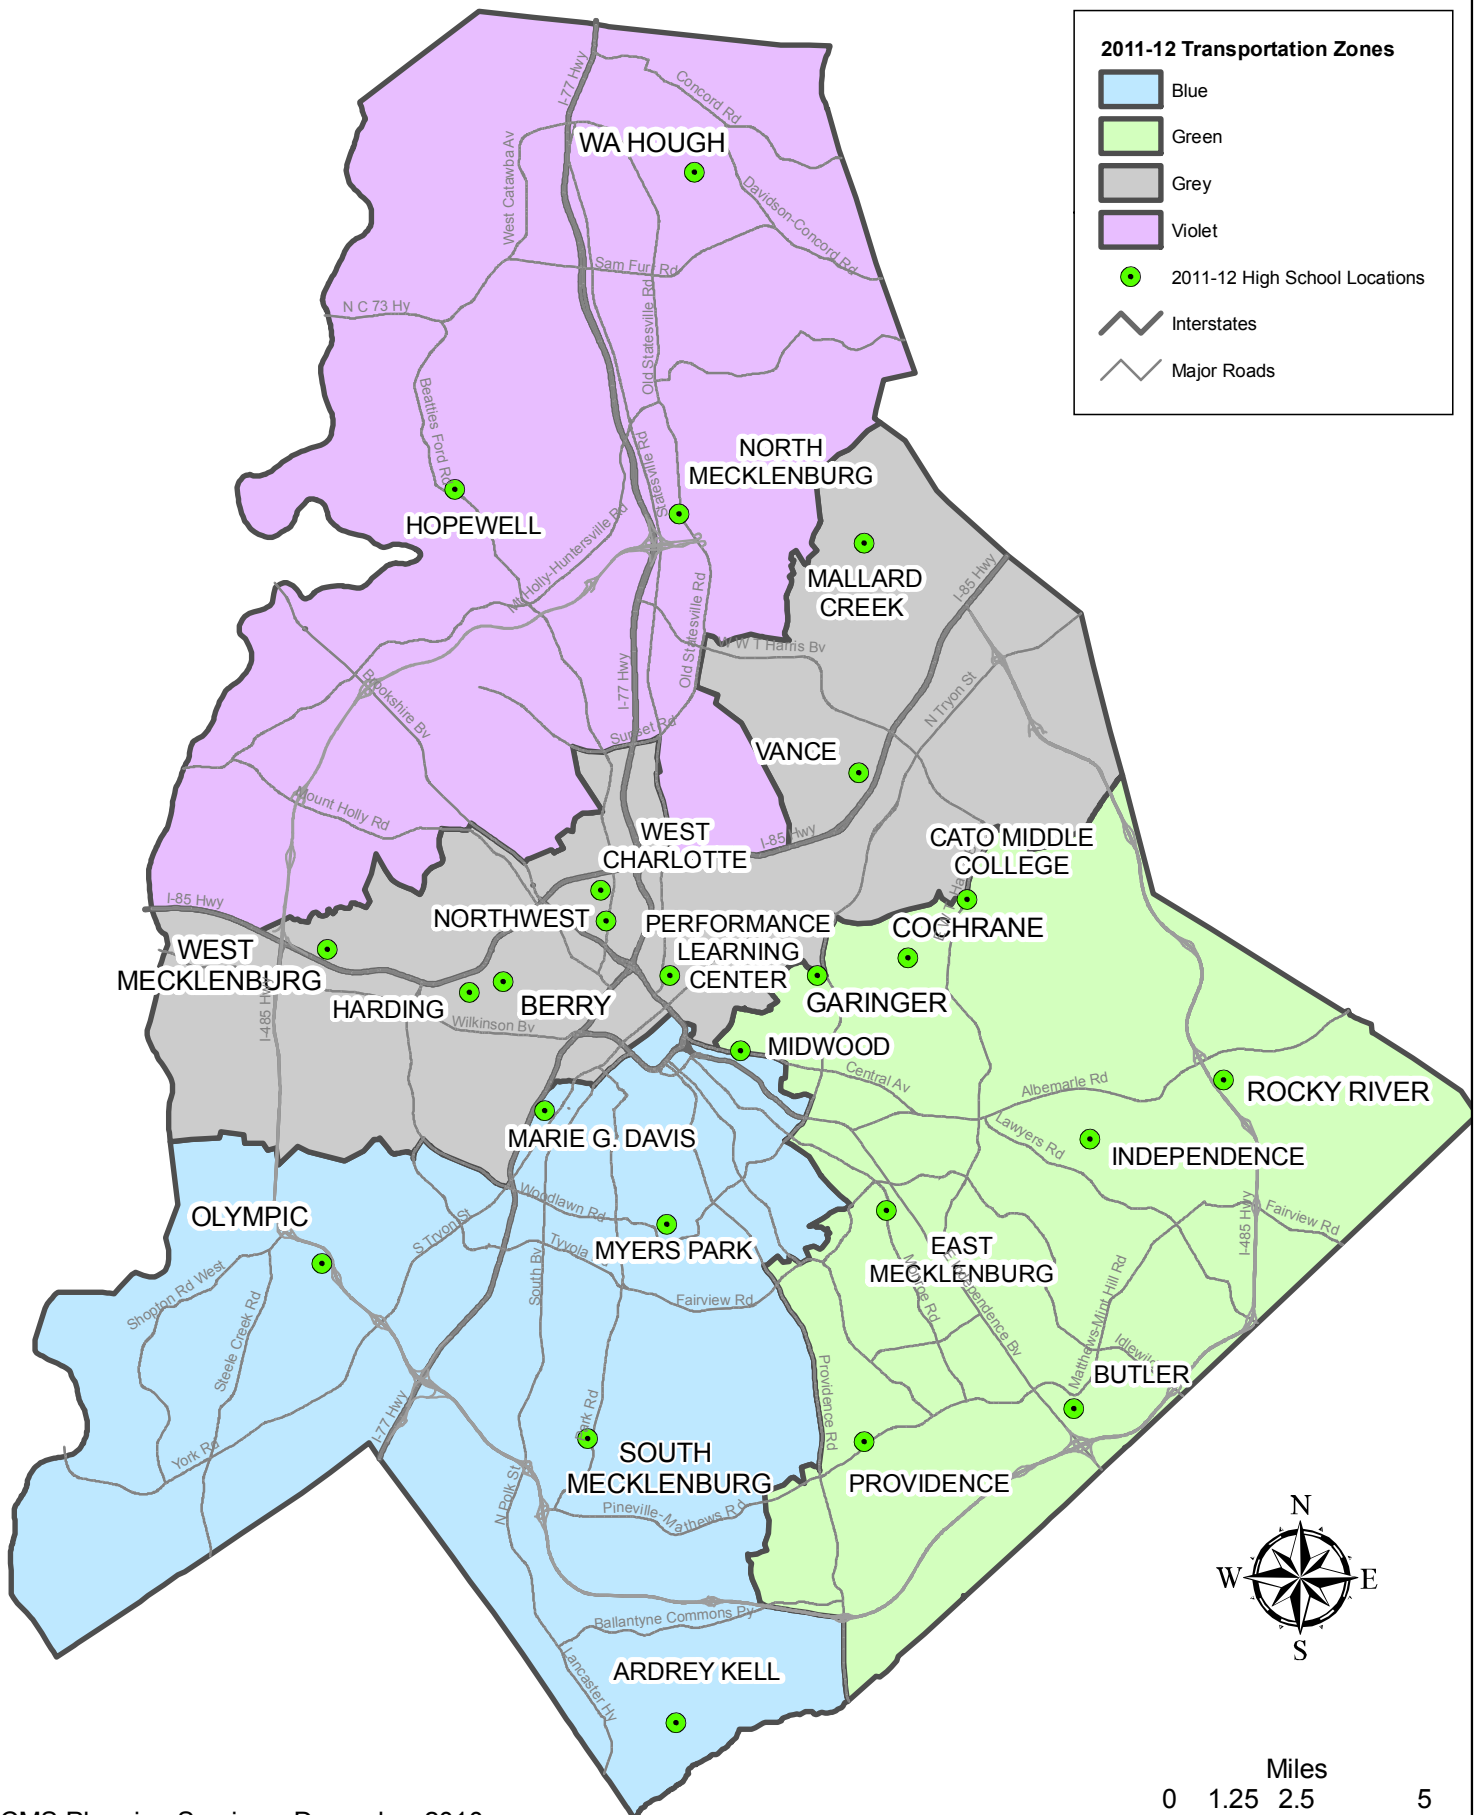

CHARLOTTE MECKLENBURG SCHOOLS 2011-12 TRANSPORTATION ZONES

2011-12 Transportation Zones

- Blue
- Green
- Grey
- Violet
- 2011-12 High School Locations
- Interstates
- Major Roads