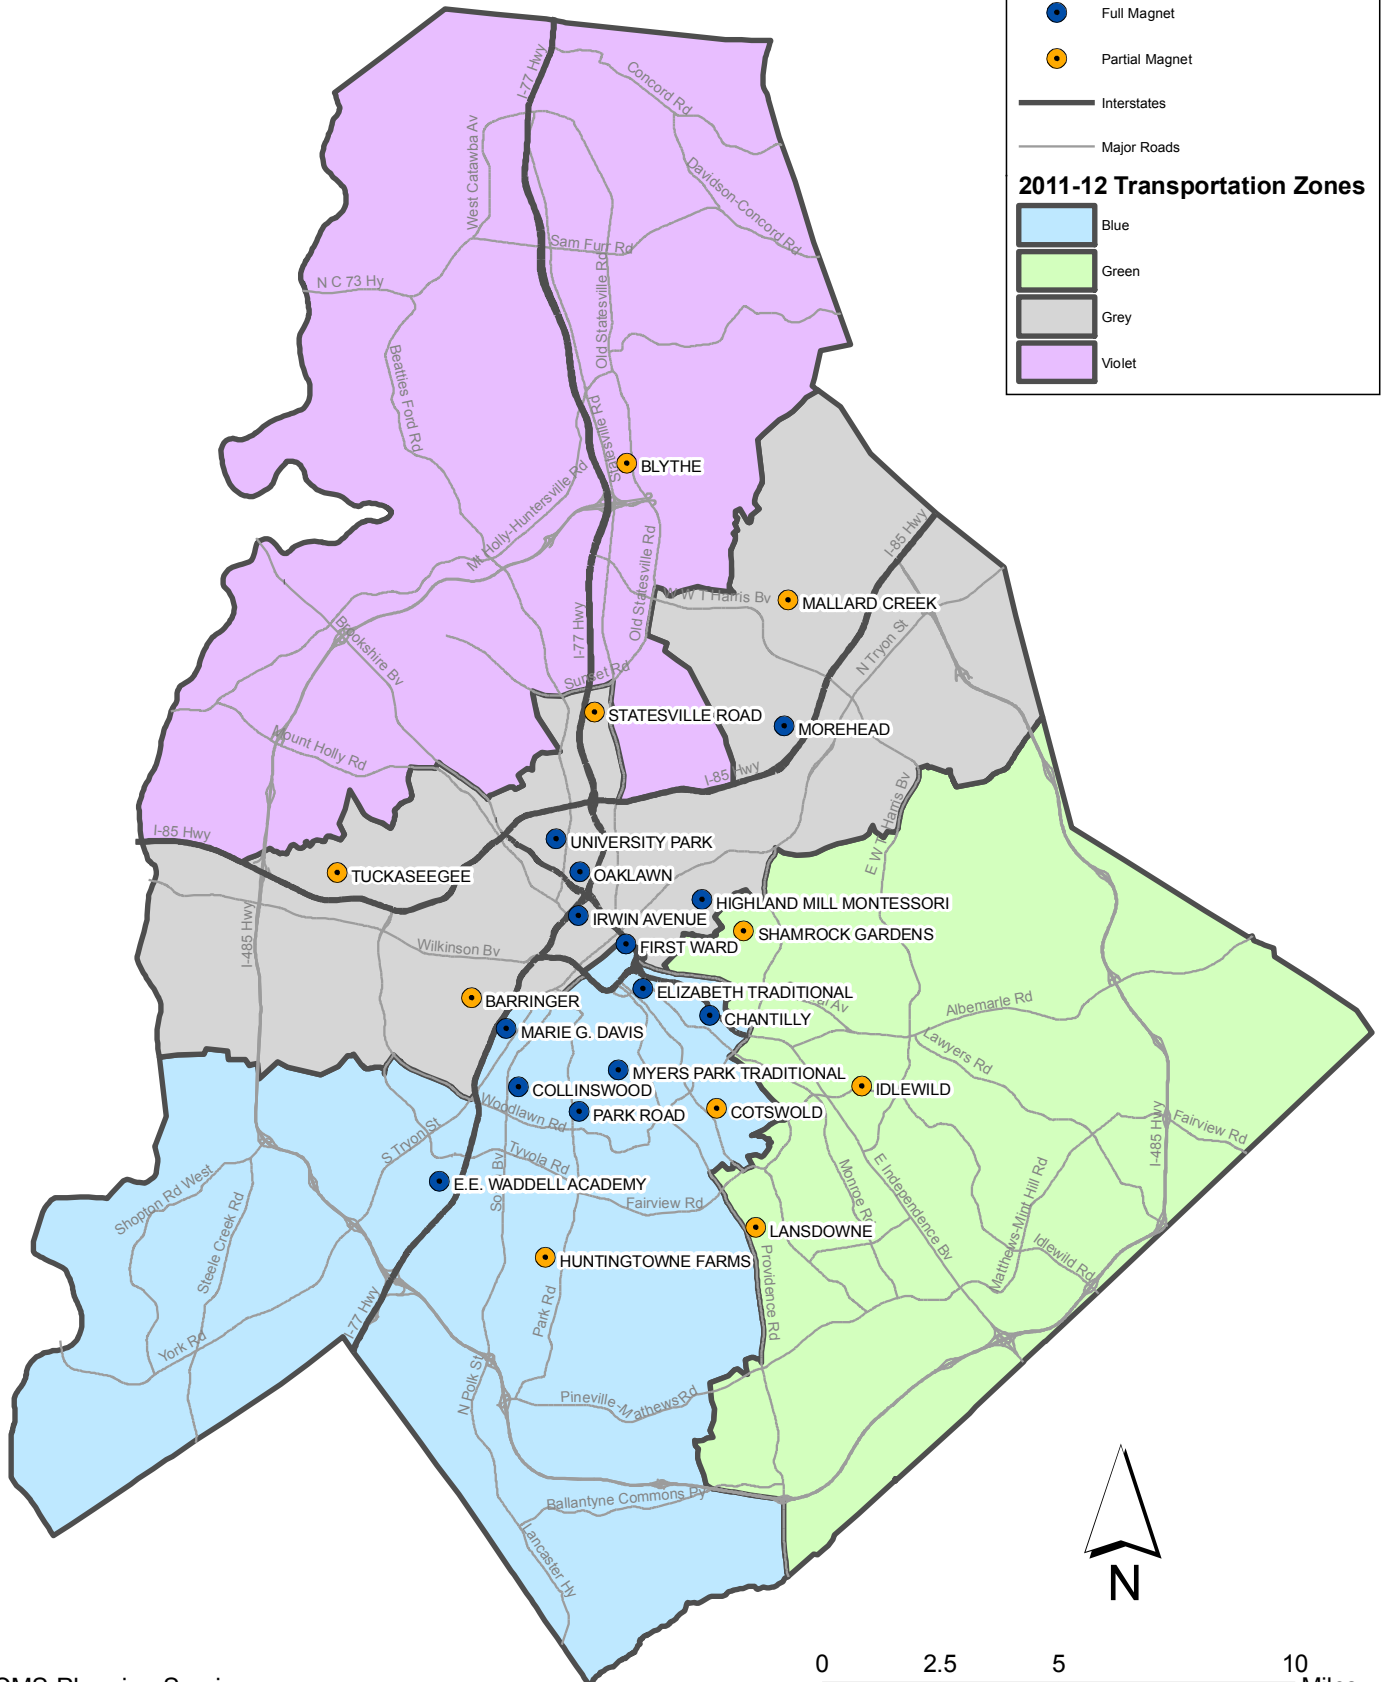

CHARLOTTE-MECKLENBURG SCHOOLS 2011-12 ELEMENTARY SCHOOL MAGNET PROGRAM LOCATIONS

2011-12 Elementary School Sites

- Full Magnet
- Partial Magnet
- Interstates
- Major Roads

2011-12 Transportation Zones

- Blue
- Green
- Grey
- Violet

CHARLOTTE-MECKLENBURG SCHOOLS 2011-12 MIDDLE SCHOOL MAGNET PROGRAM LOCATIONS

2011-12 Middle School Sites

- Full Magnet
- Partial Magnet

- Interstates
- Major Roads

2011-12 Transportation Zones

- Blue
- Green
- Grey
- Violet

CHARLOTTE-MECKLENBURG SCHOOLS 2011-12 HIGH SCHOOL MAGNET PROGRAM LOCATIONS