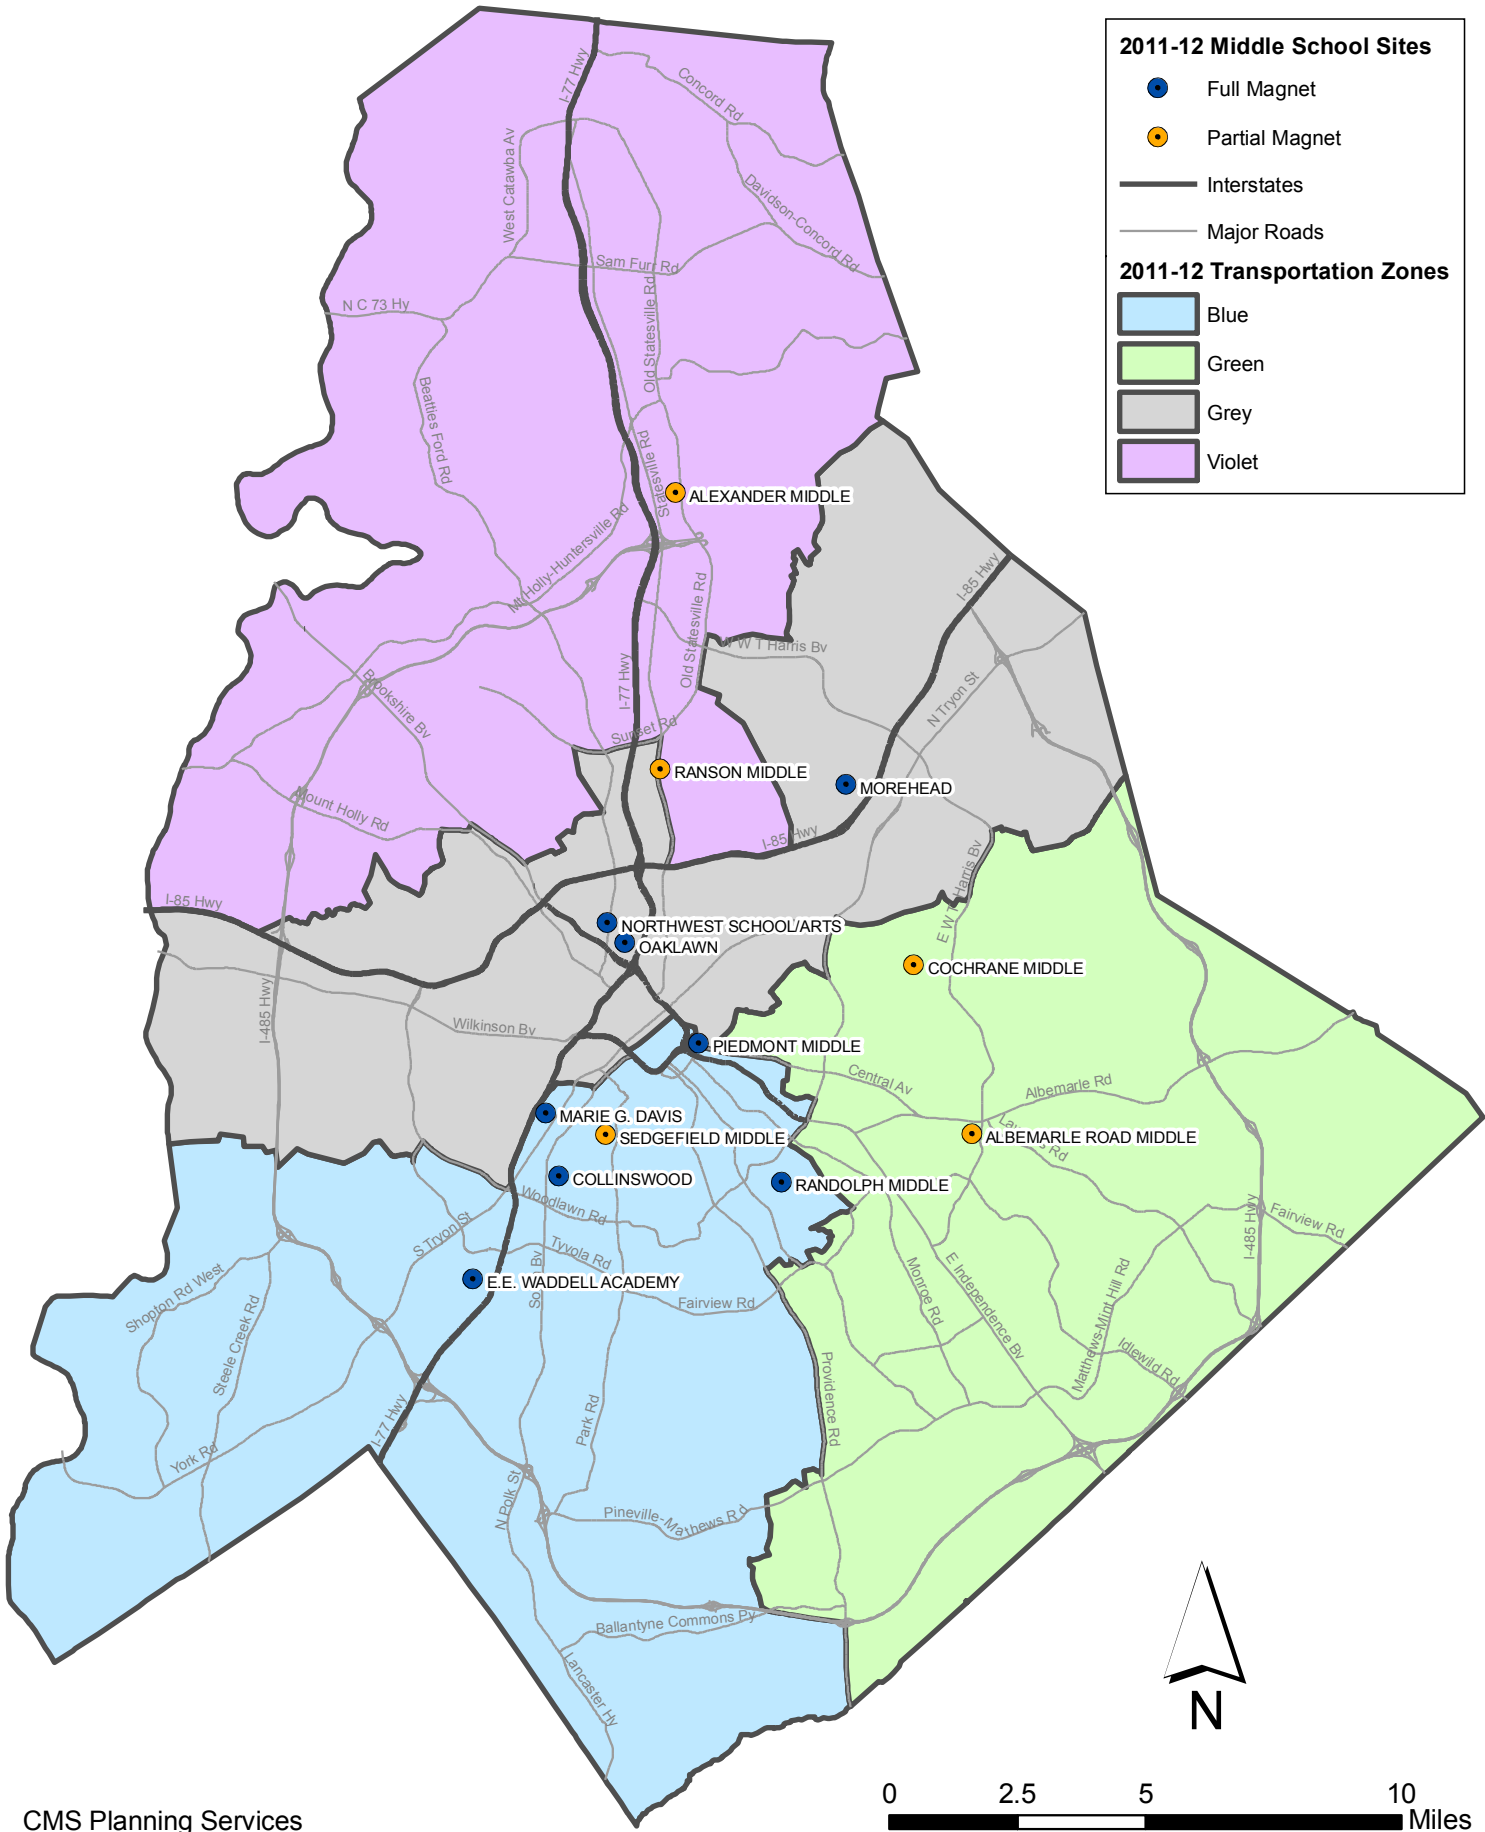

CHARLOTTE-MECKLENBURG SCHOOLS 2011-12 ELEMENTARY SCHOOL MAGNET PROGRAM LOCATIONS

2011-12 Elementary School Sites

- Full Magnet
- Partial Magnet
- Interstates
- Major Roads

2011-12 Transportation Zones

- Blue
- Green
- Grey
- Violet

CHARLOTTE-MECKLENBURG SCHOOLS 2011-12 MIDDLE SCHOOL MAGNET PROGRAM LOCATIONS

2011-12 Middle School Sites

- Full Magnet
- Partial Magnet

- Interstates
- Major Roads

2011-12 Transportation Zones

- Blue
- Green
- Grey
- Violet

CHARLOTTE-MECKLENBURG SCHOOLS 2011-12 HIGH SCHOOL MAGNET PROGRAM LOCATIONS