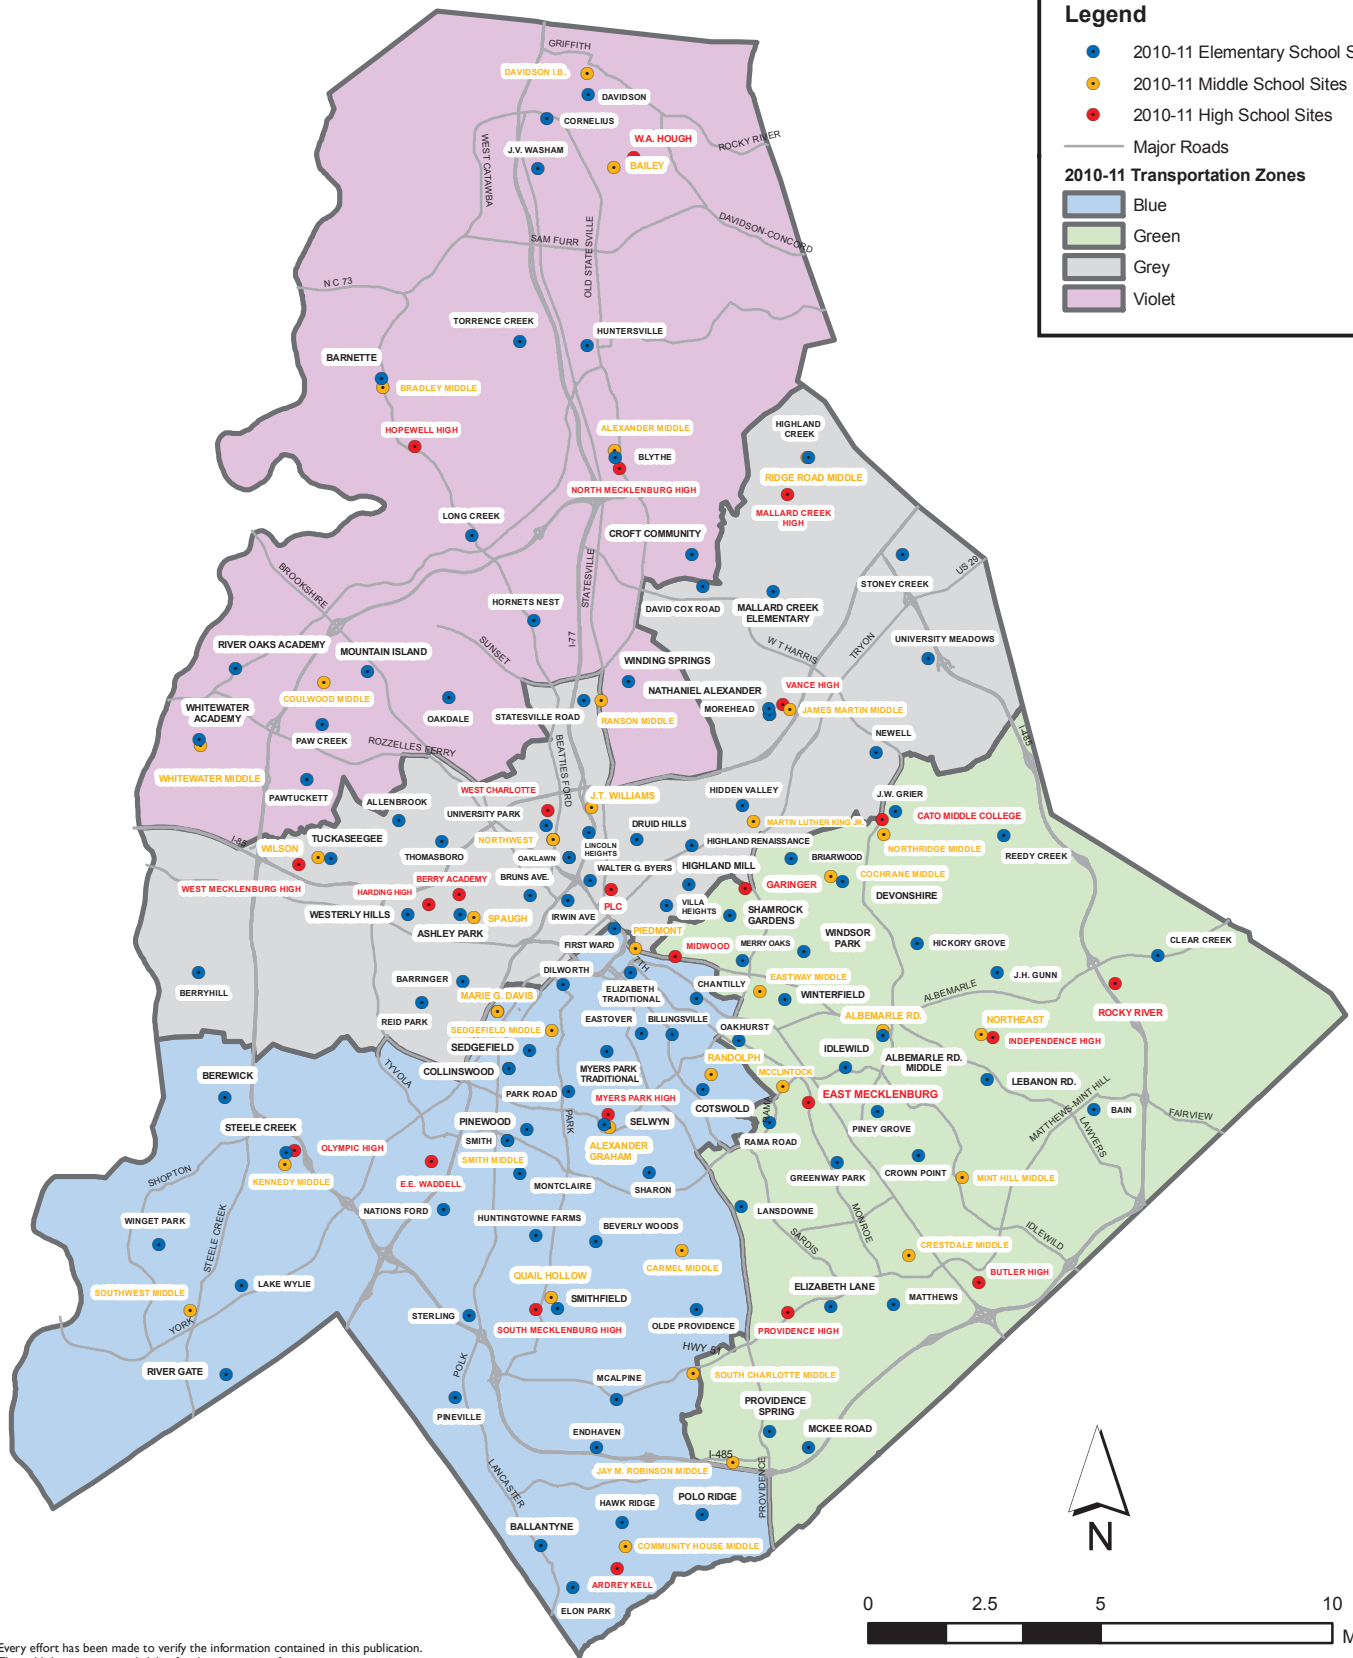

CHARLOTTE-MECKLENBURG SCHOOLS 2010-11 ELEMENTARY, MIDDLE AND HIGH SCHOOLS

Legend

- 2010-11 Elementary School Sites
  - 2010-11 Middle School Sites
  - 2010-11 High School Sites
  - Major Roads
2. **2010-11 Transportation Zones**
3. Blue
   - Green
   - Grey
   - Violet