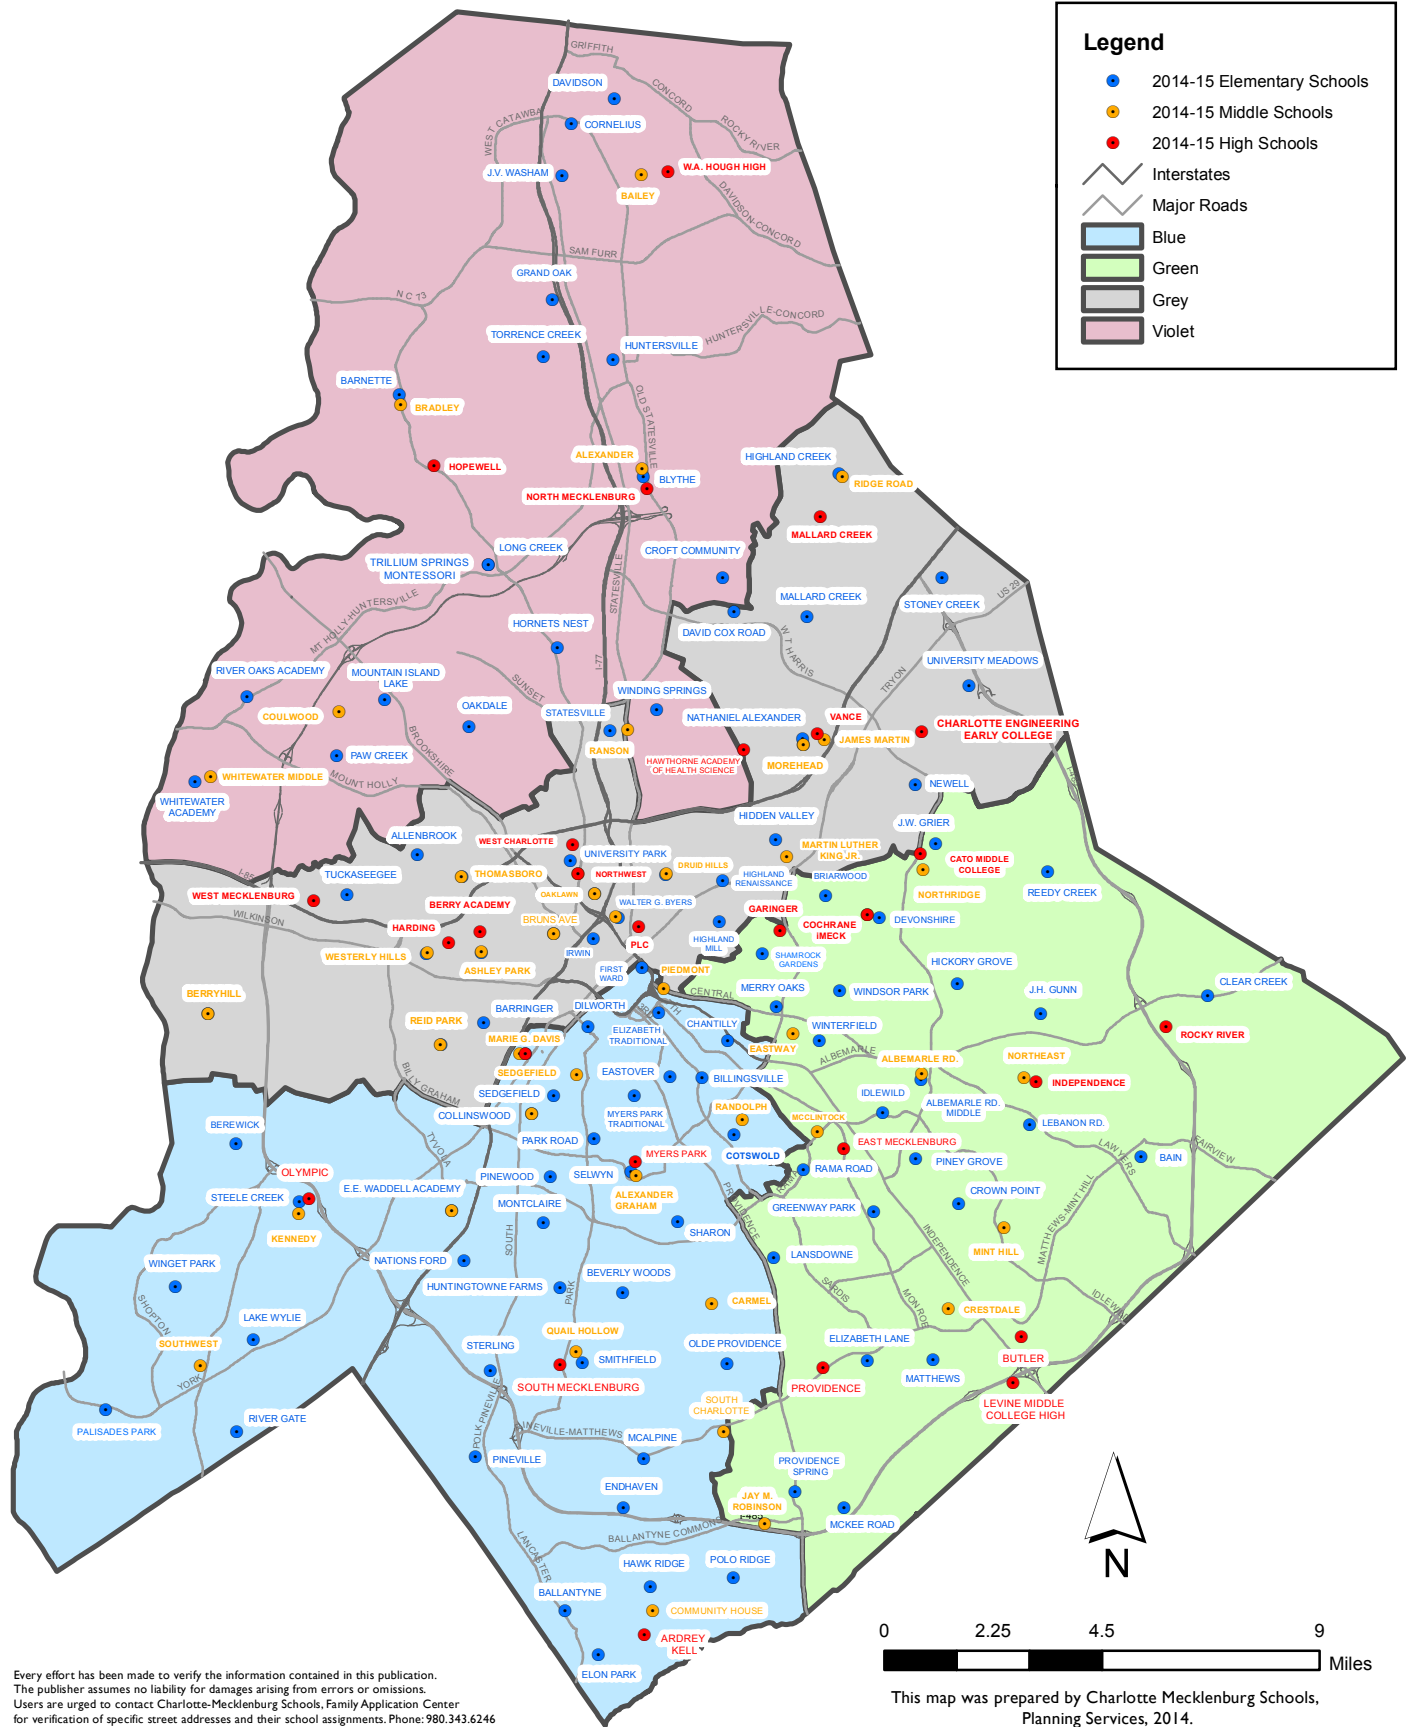

CHARLOTTE-MECKLENBURG SCHOOLS 2014-15 ELEMENTARY, MIDDLE AND HIGH SCHOOLS

Legend

- 2014-15 Elementary Schools
- 2014-15 Middle Schools
- 2014-15 High Schools
- Interstates
- Major Roads
- Blue
- Green
- Grey
- Violet

This map was prepared by Charlotte Mecklenburg Schools, Planning Services, 2014.