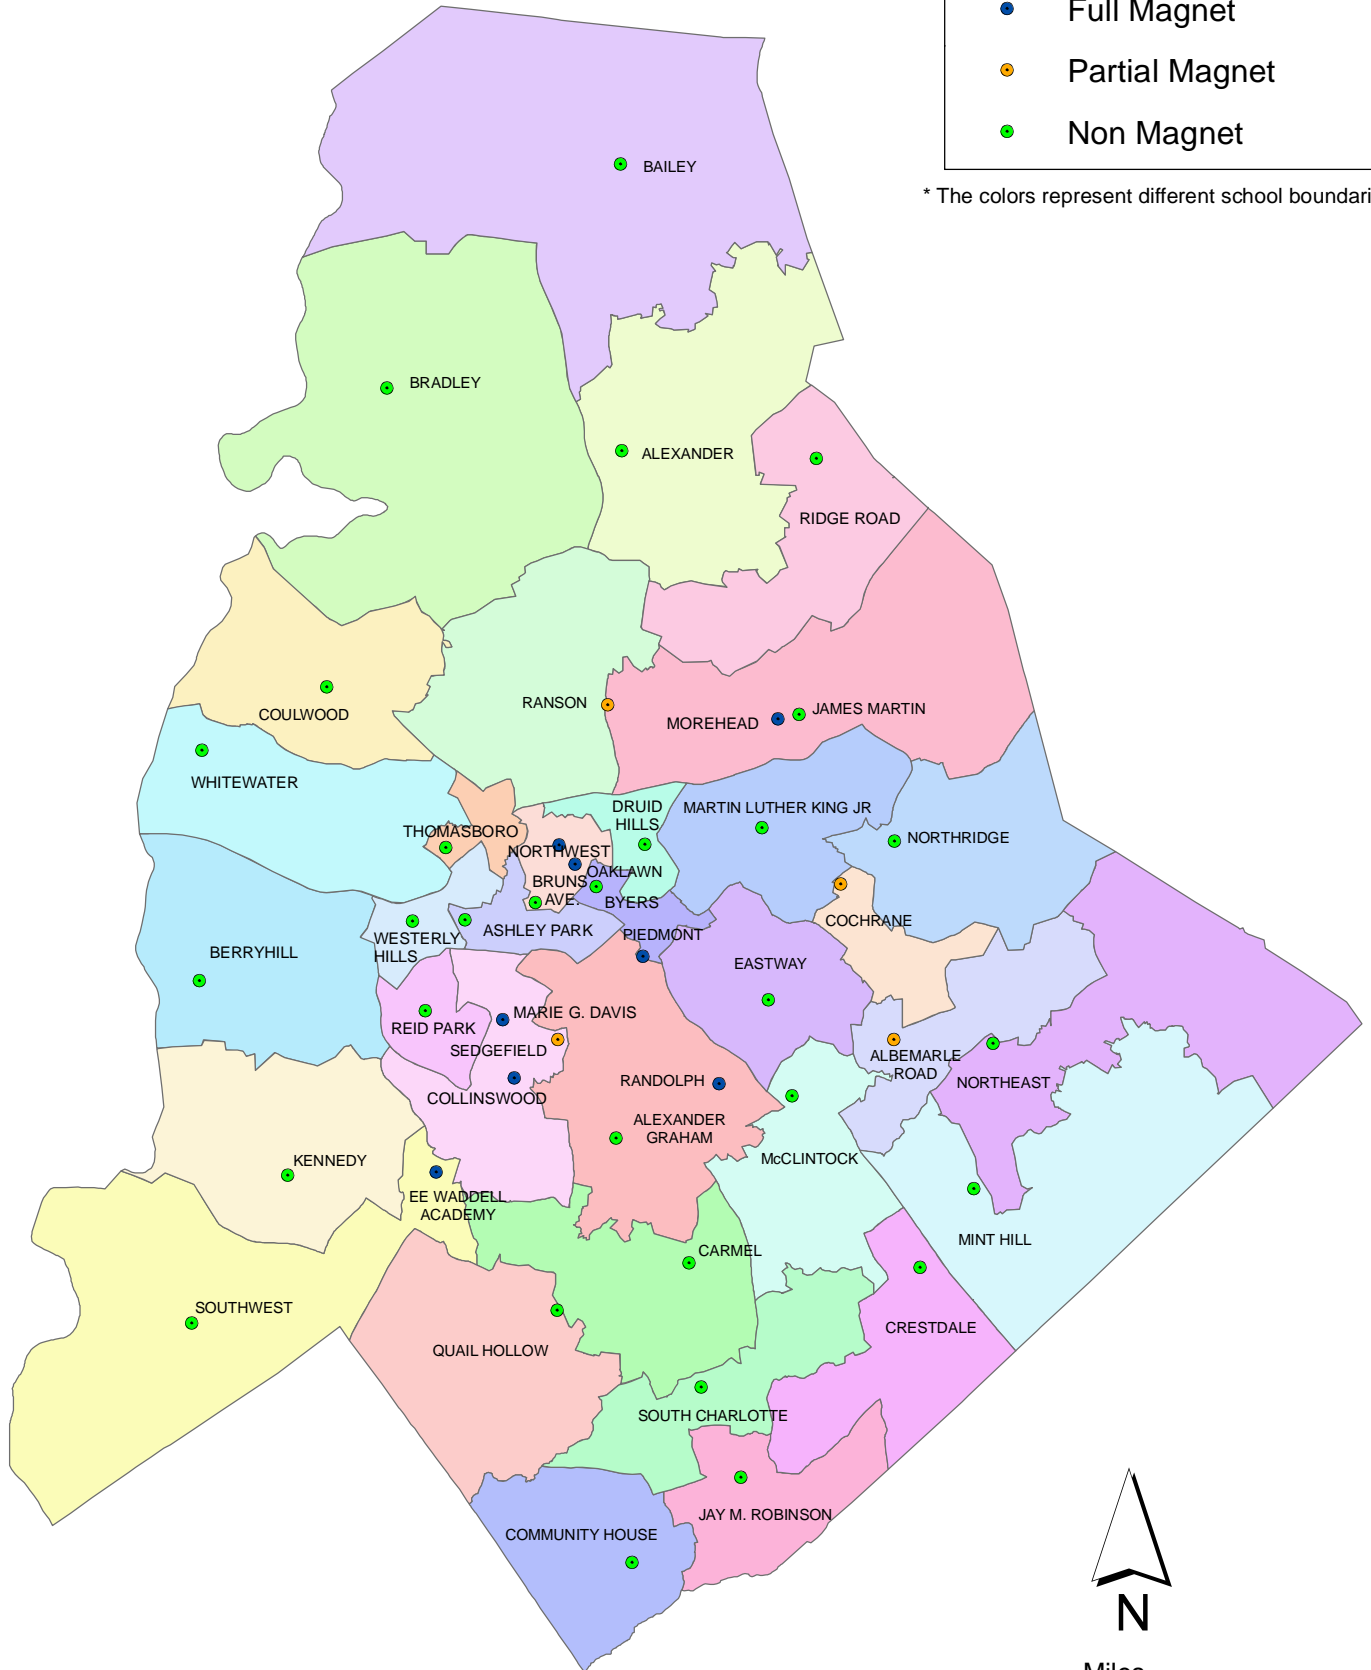

CHARLOTTE-MECKLENBURG SCHOOLS 2011-12 MIDDLE SCHOOL BOUNDARIES

2011-12 Middle School Sites

- Full Magnet
- Partial Magnet
- Non Magnet

* The colors represent different school boundaries.

Miles