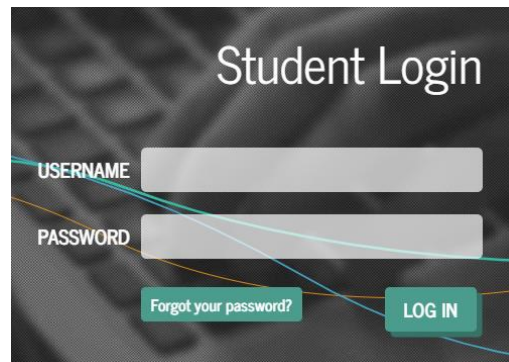

Logging into Edgenuity

Type
learn.edgenuity.com
into your browser.

Choose "Student".

Username = cms and then
your ID#
Password = your ID#

Example:
Username = cms12443
Password = 12443

Your Edgenuity Landing
Page should appear.

A short video explaining
how to navigate your
course will appear the first
time you log in.

You will need headphones or earbuds.